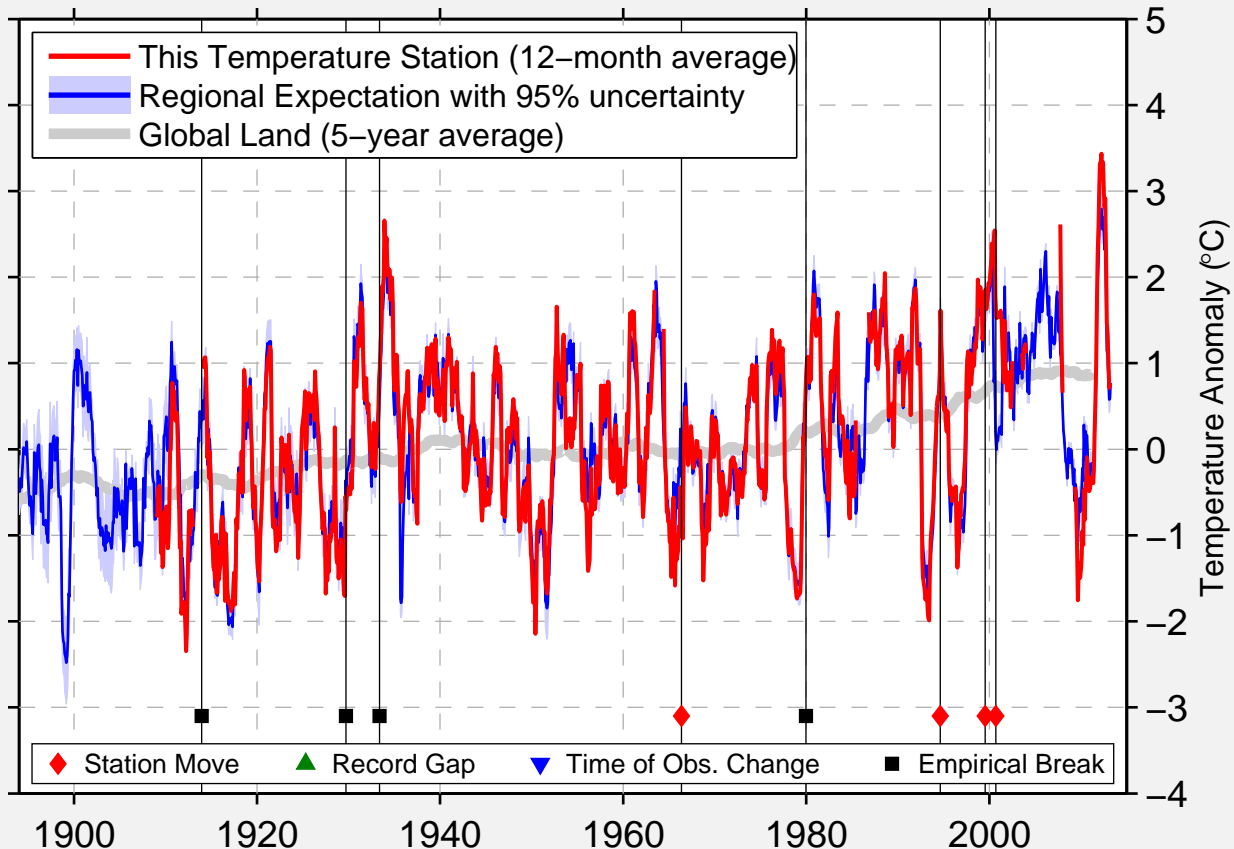

# BELLE FOURCHE

44.671 N, 103.851 W (United States)

Data Quality Controlled and Aligned at Breakpoints

Berkeley Earth