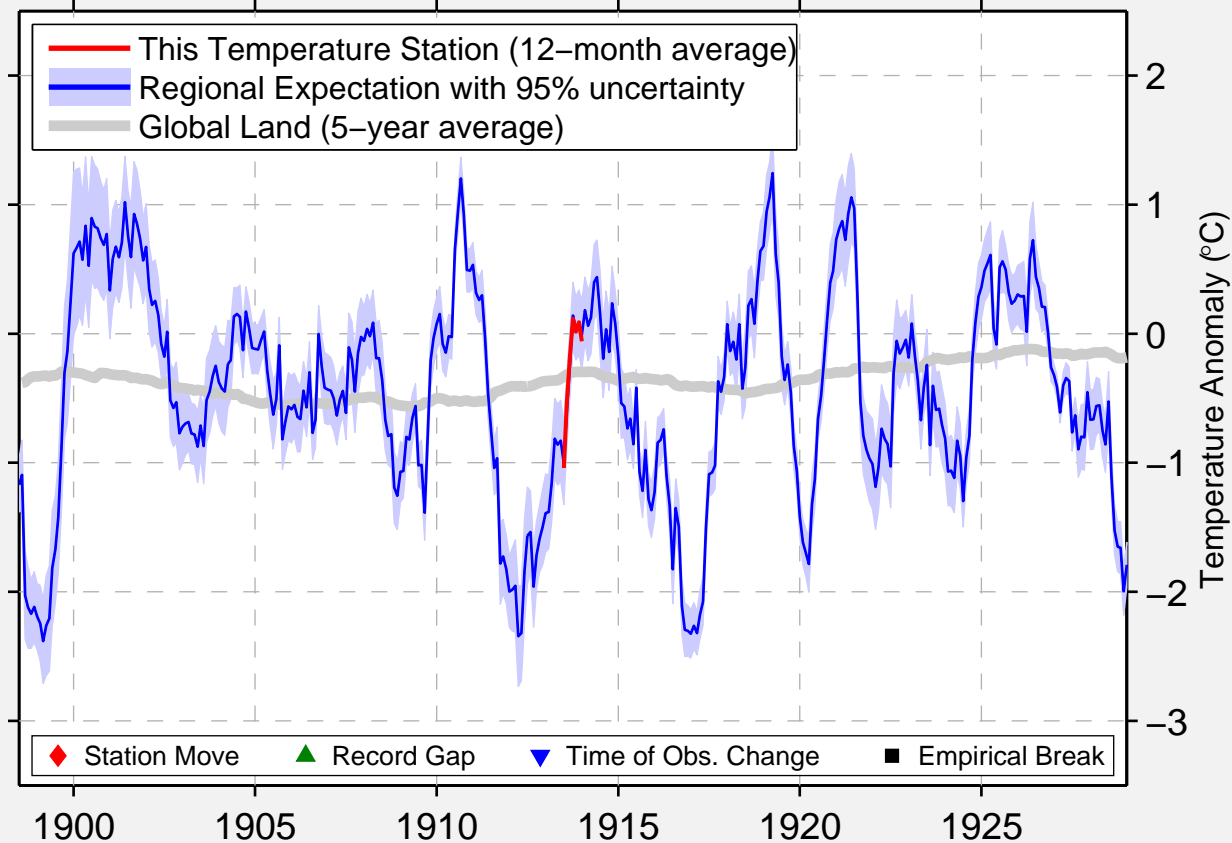

# ULM

44.667 N, 106.583 W (United States)

Data Quality Controlled and Aligned at Breakpoints

Berkeley Earth