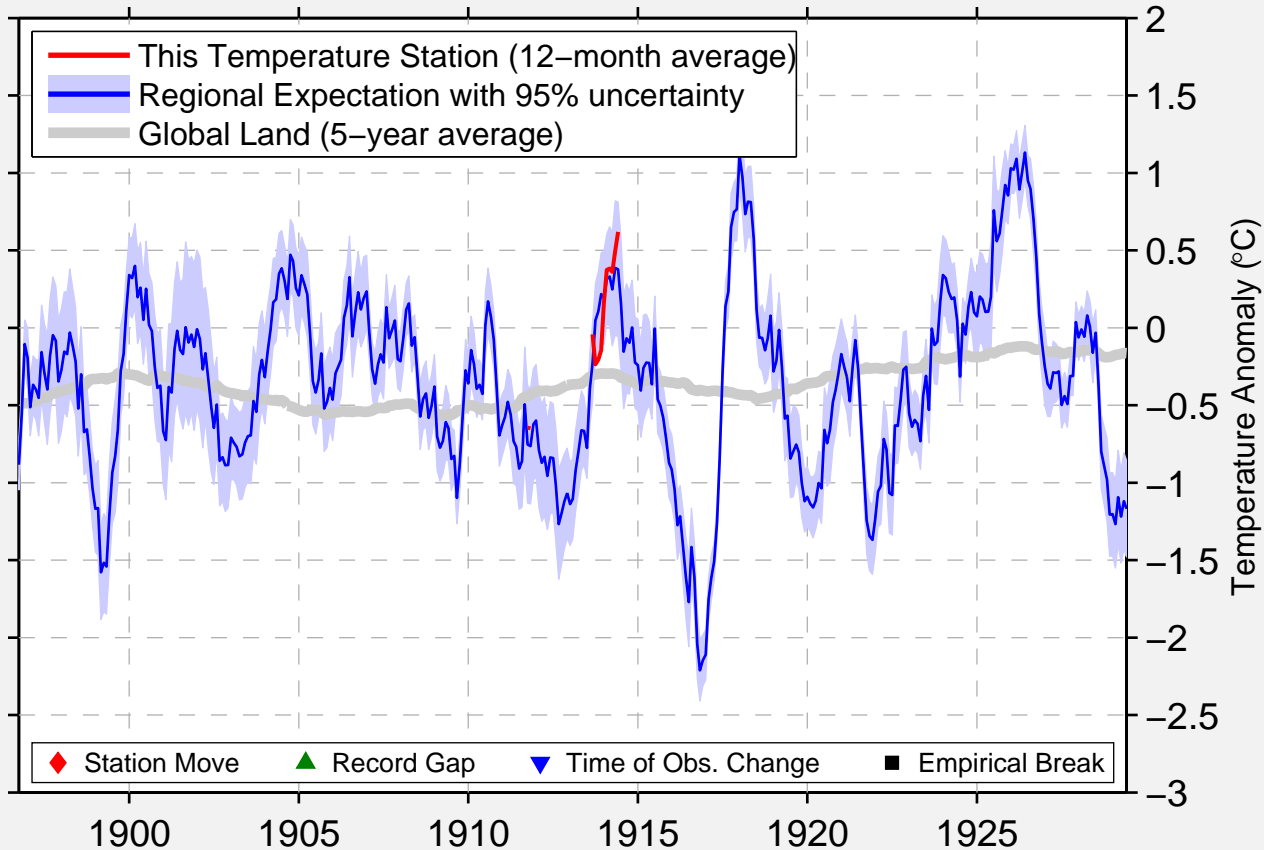

RIO HERMOSA

44.650 N, 121.533 W (United States)

Data Quality Controlled and Aligned at Breakpoints

Berkeley Earth