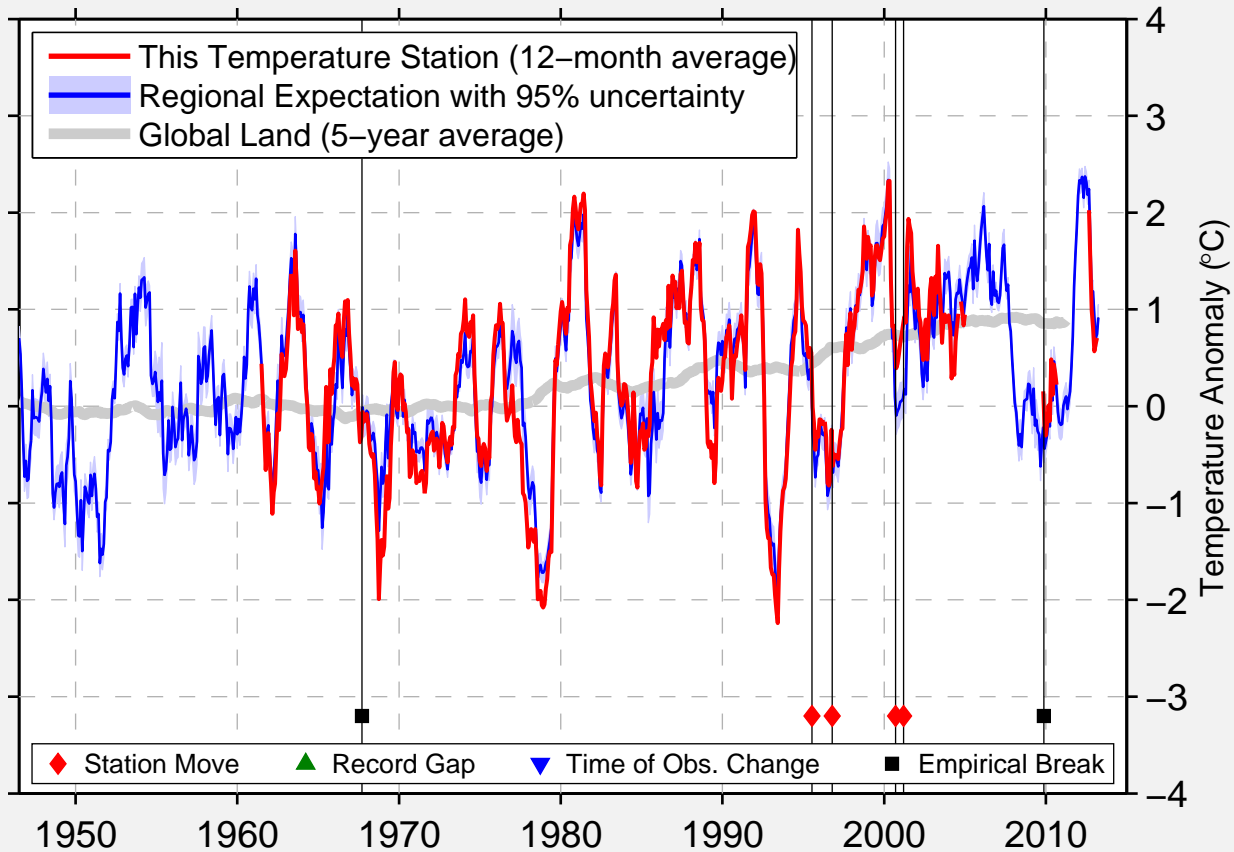

WESTON 1 E

44.641 N, 105.305 W (United States)

Data Quality Controlled and Aligned at Breakpoints

Berkeley Earth