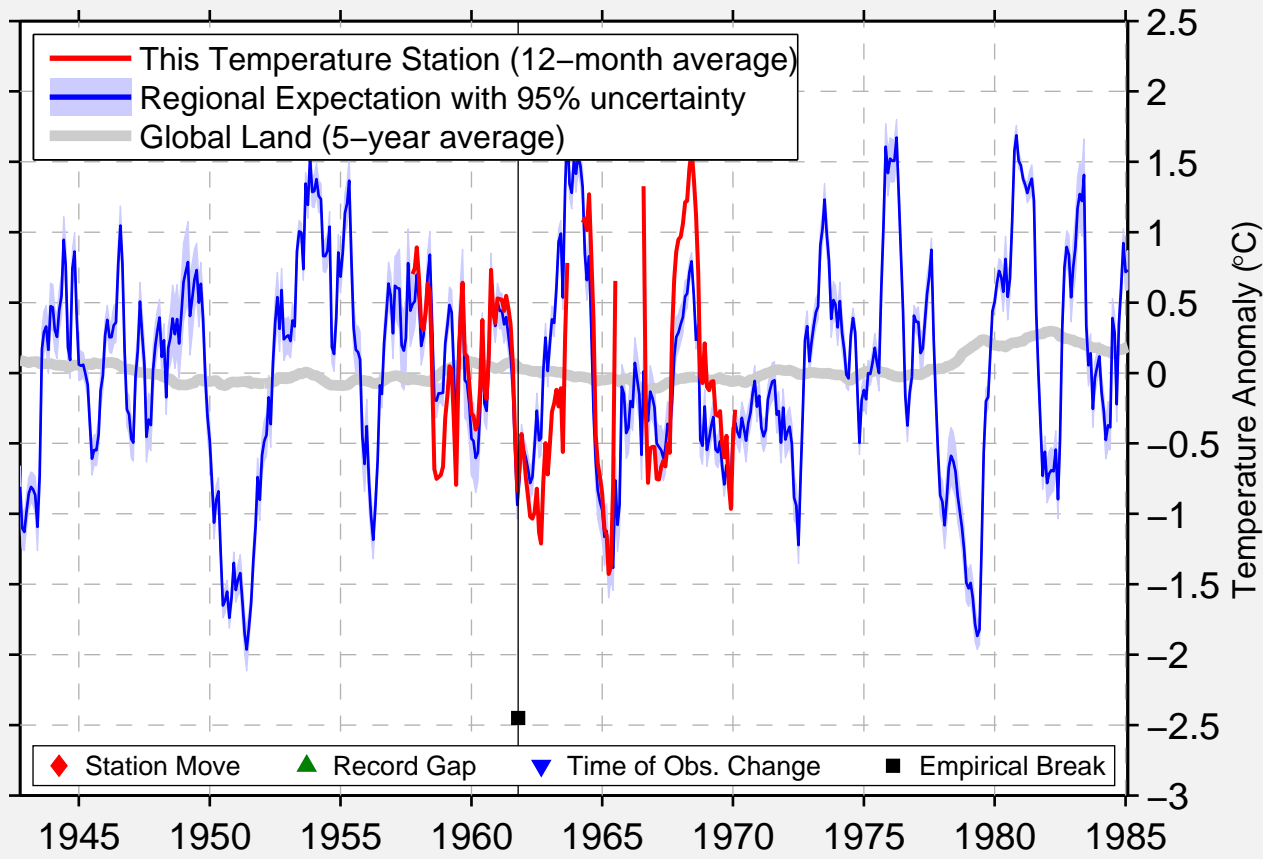

FARMINGTON 1 W

44.633 N, 93.167 W (United States)

Data Quality Controlled and Aligned at Breakpoints

Berkeley Earth