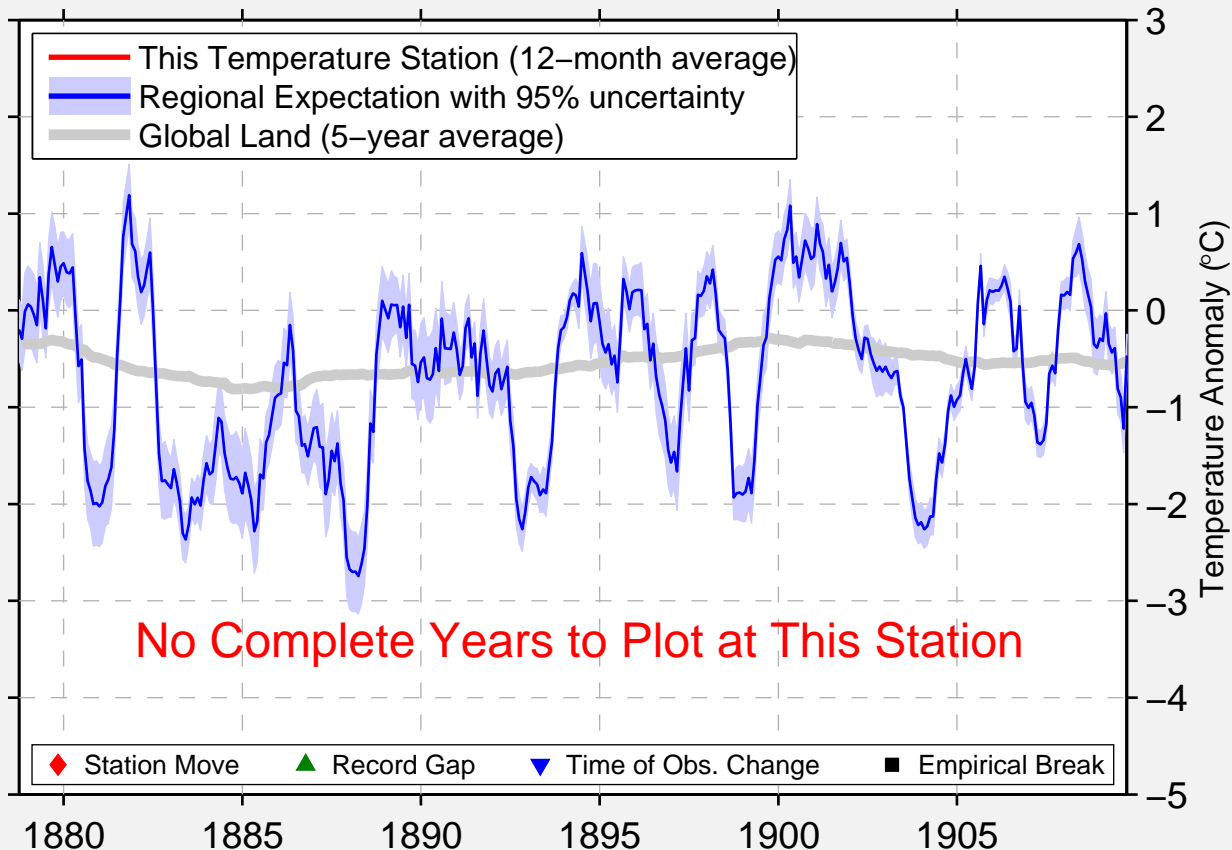

BELLE PLAINE

44.633 N, 93.767 W (United States)

Data Quality Controlled and Aligned at Breakpoints

Berkeley Earth