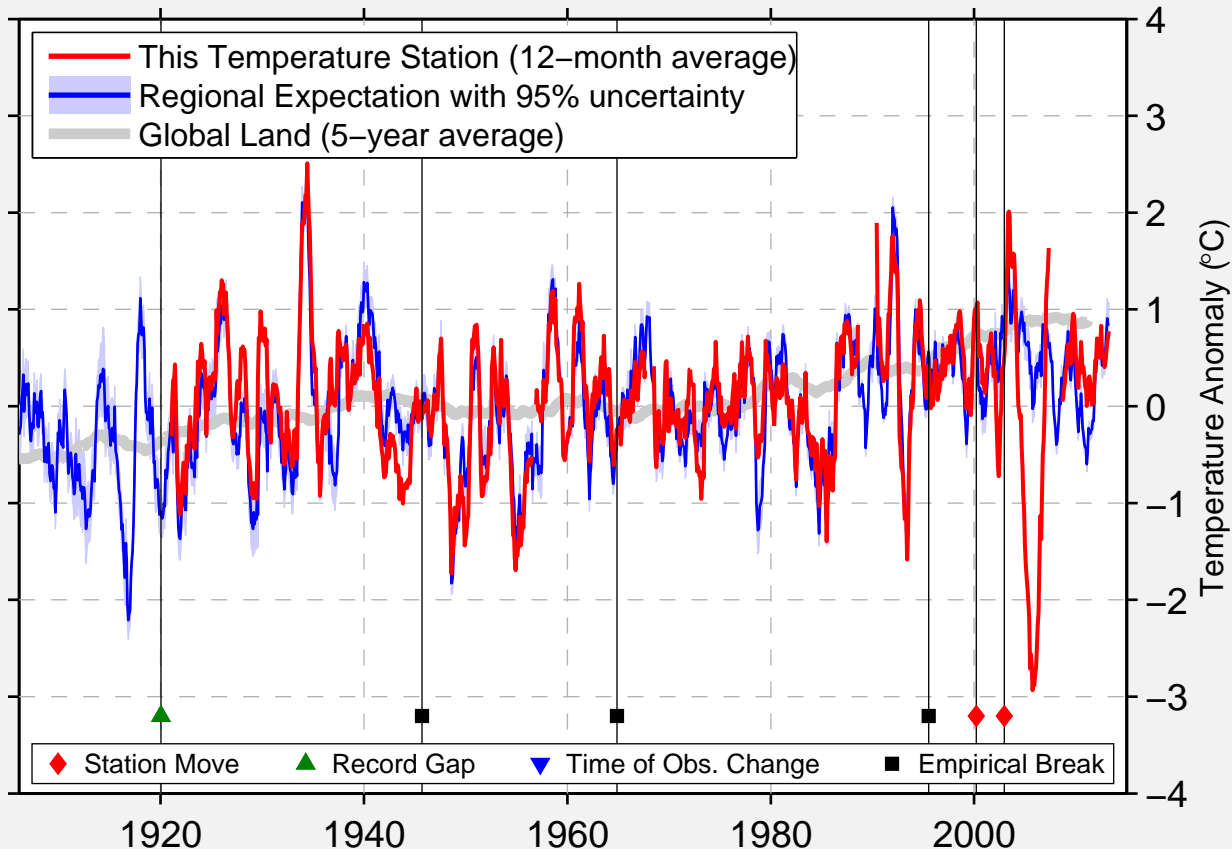

MADRAS

44.629 N, 121.071 W (United States)

Data Quality Controlled and Aligned at Breakpoints

Berkeley Earth