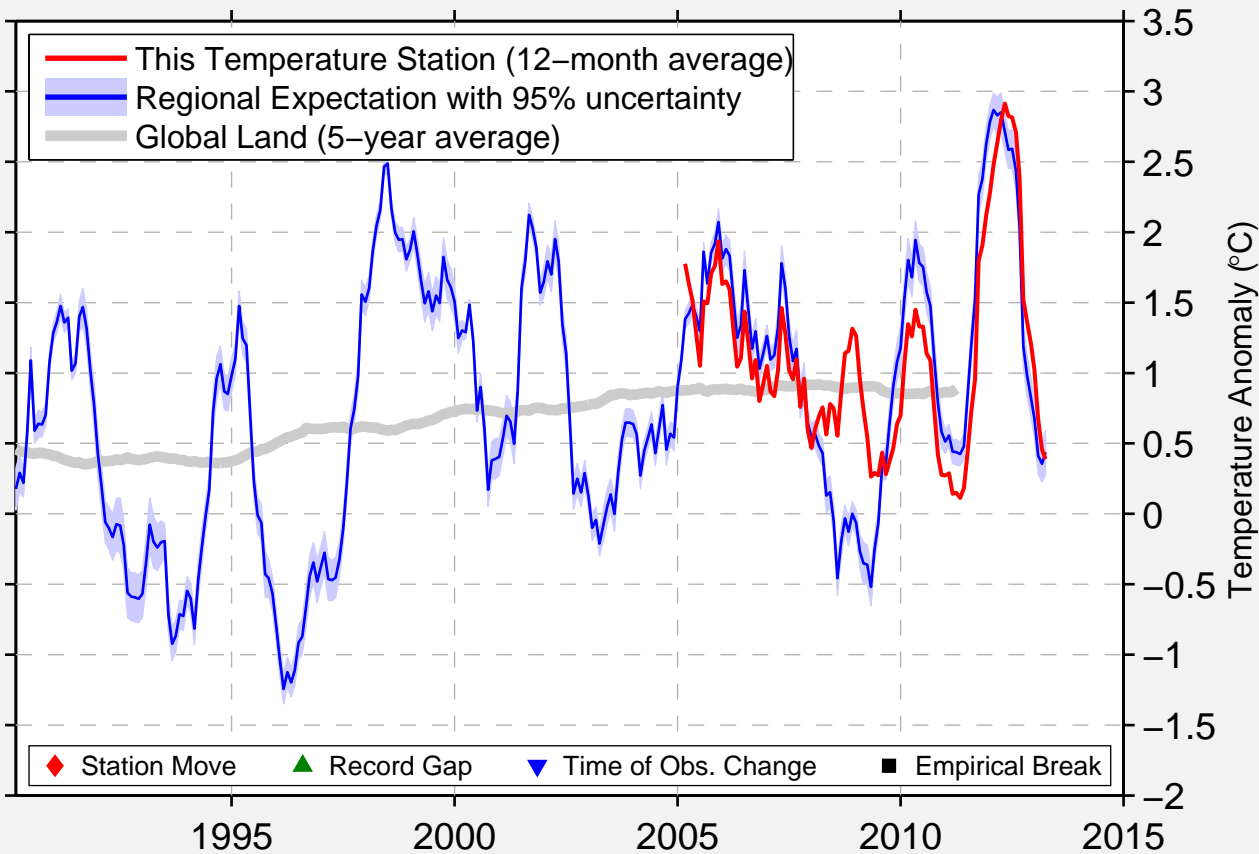

FRANKLIN DOW MEM FLD

44.626 N, 86.201 W (United States)

Data Quality Controlled and Aligned at Breakpoints

Berkeley Earth