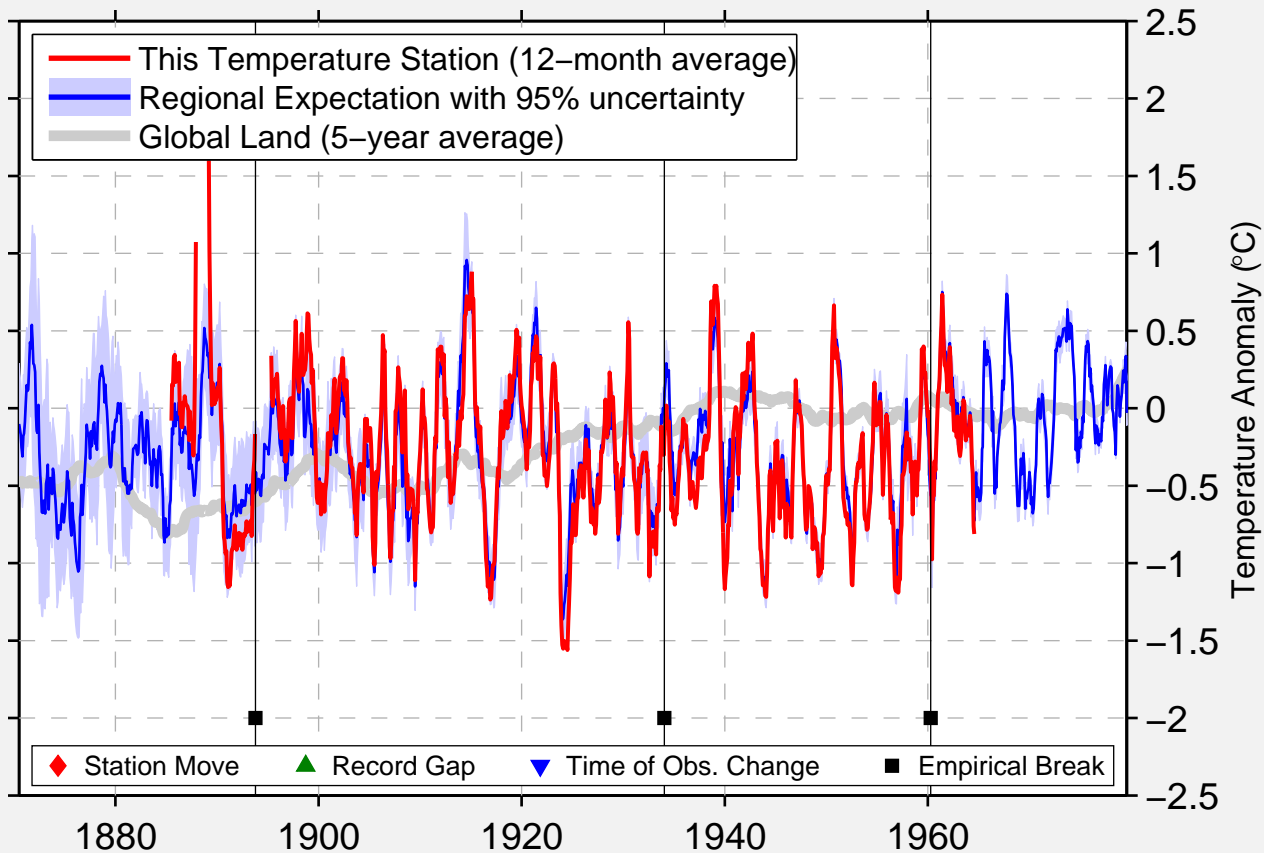

KAPUNDA POST OFFICE

34.348 S, 138.920 E (Australia)

Data Quality Controlled and Aligned at Breakpoints

Berkeley Earth