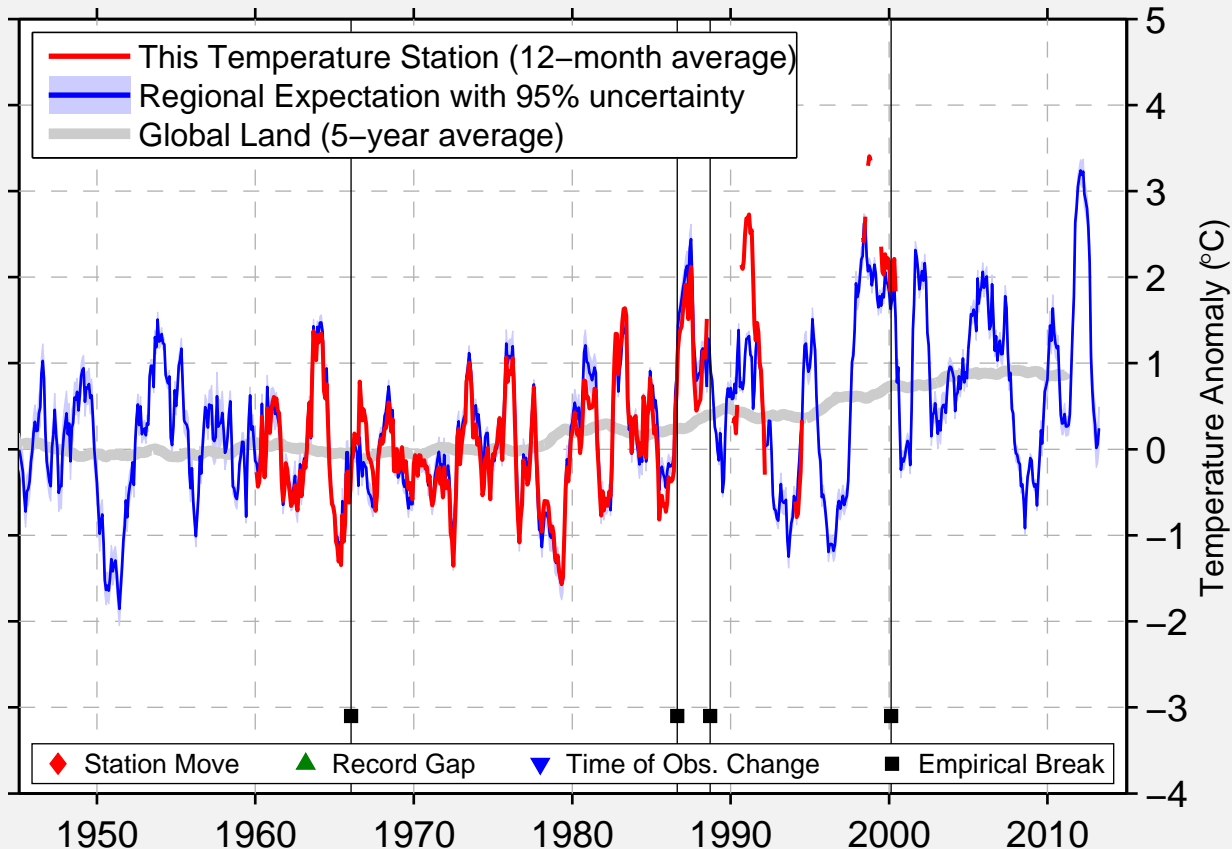

FAIRCHILD RANGER STA

44.600 N, 90.967 W (United States)

Data Quality Controlled and Aligned at Breakpoints

Berkeley Earth