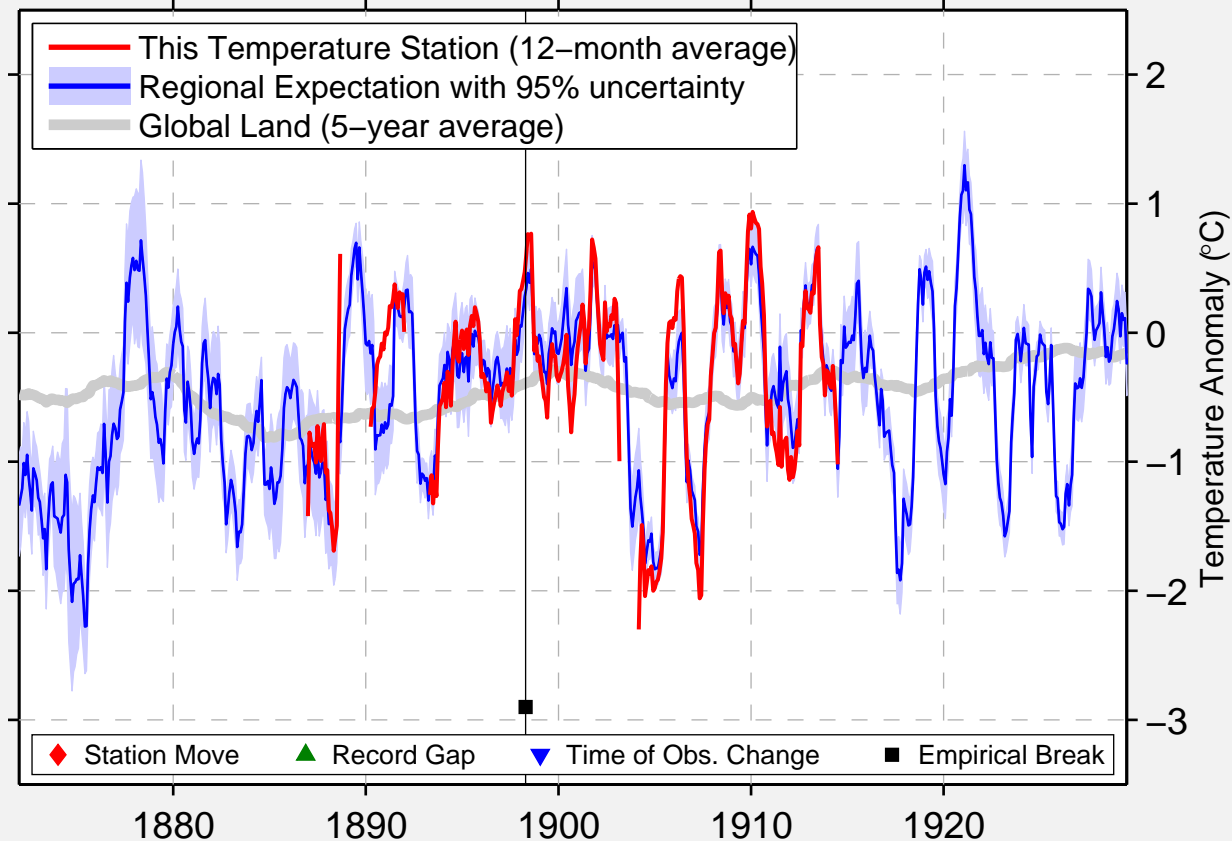

# FAIRFIELD

44.583 N, 69.583 W (United States)

Data Quality Controlled and Aligned at Breakpoints

Berkeley Earth