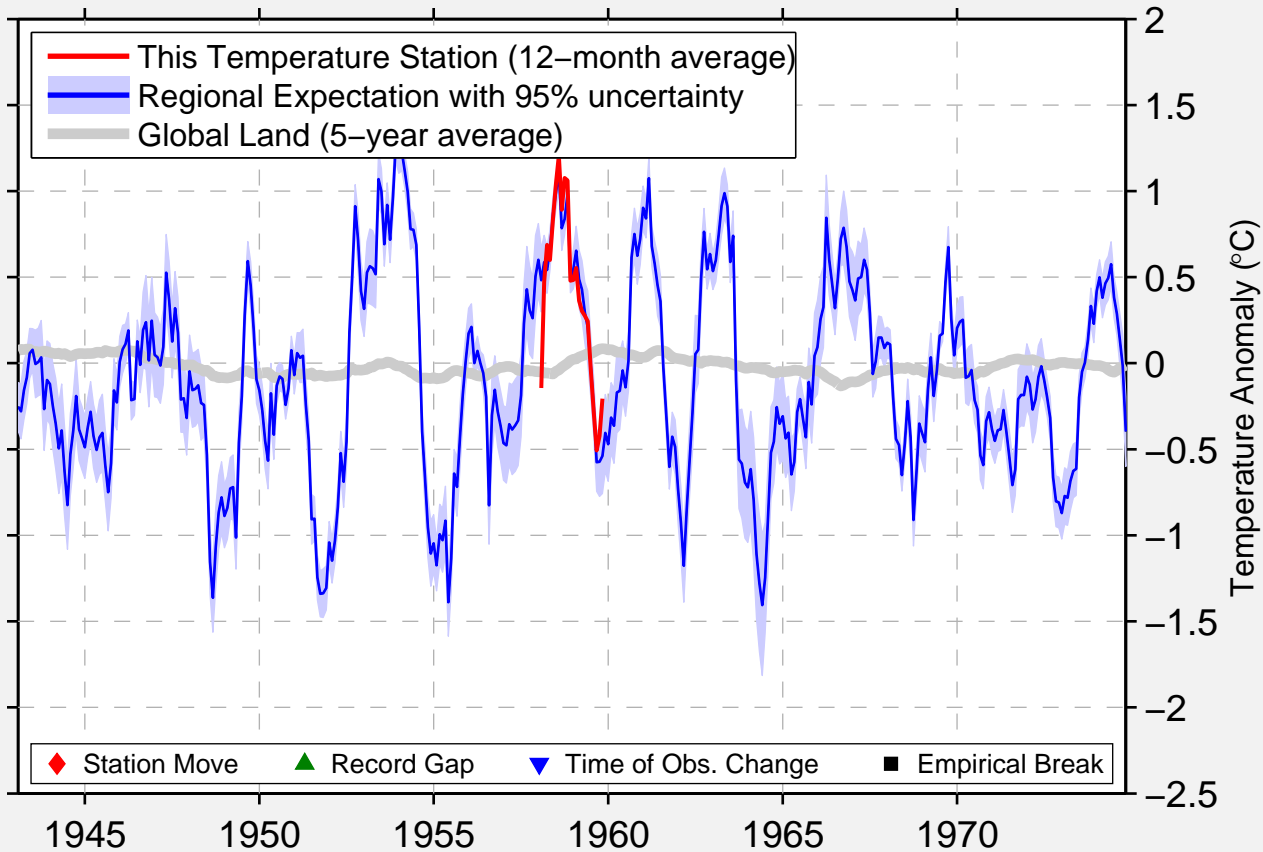

DELL 12 SSW

44.567 N, 112.800 W (United States)

◆ Station Move ▲ Record Gap ▼ Time of Obs. Change ■ Empirical Break