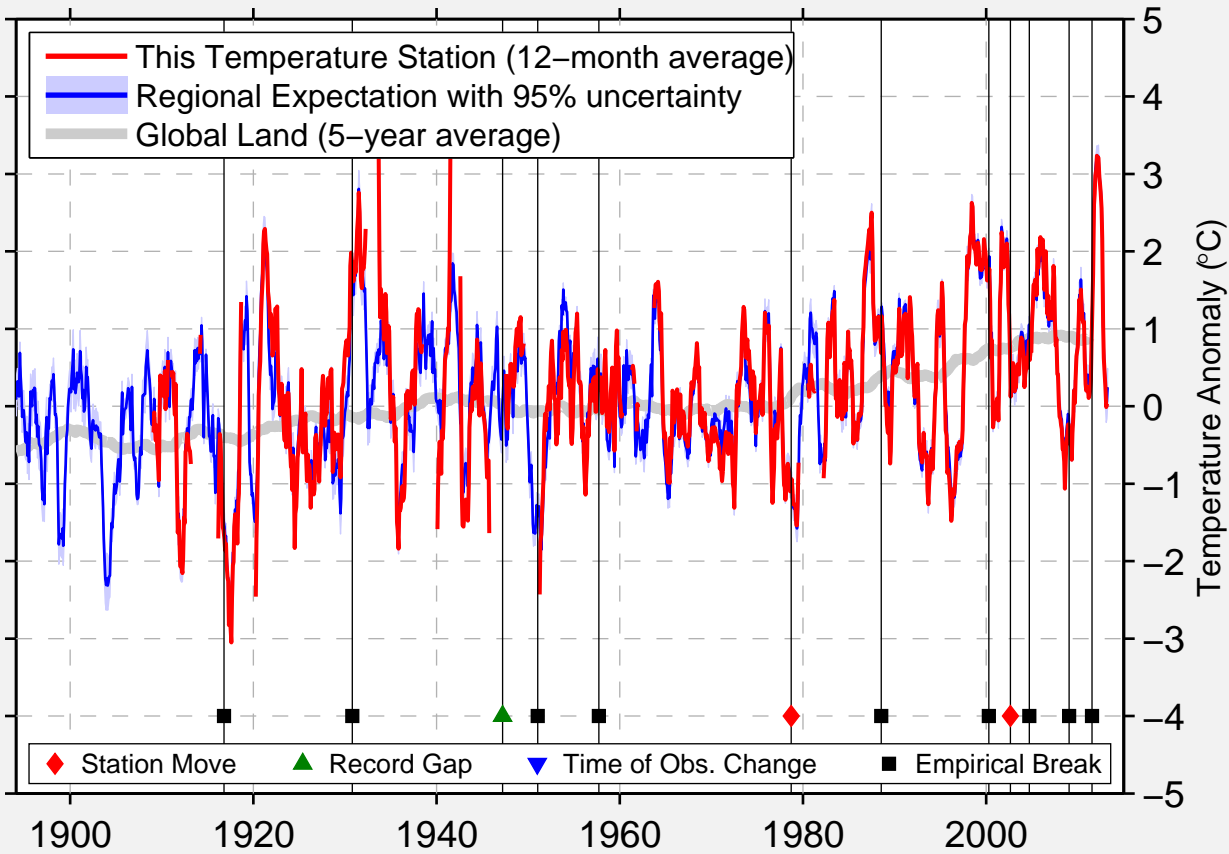

MONDOVI

44.567 N, 91.682 W (United States)

Data Quality Controlled and Aligned at Breakpoints

Berkeley Earth