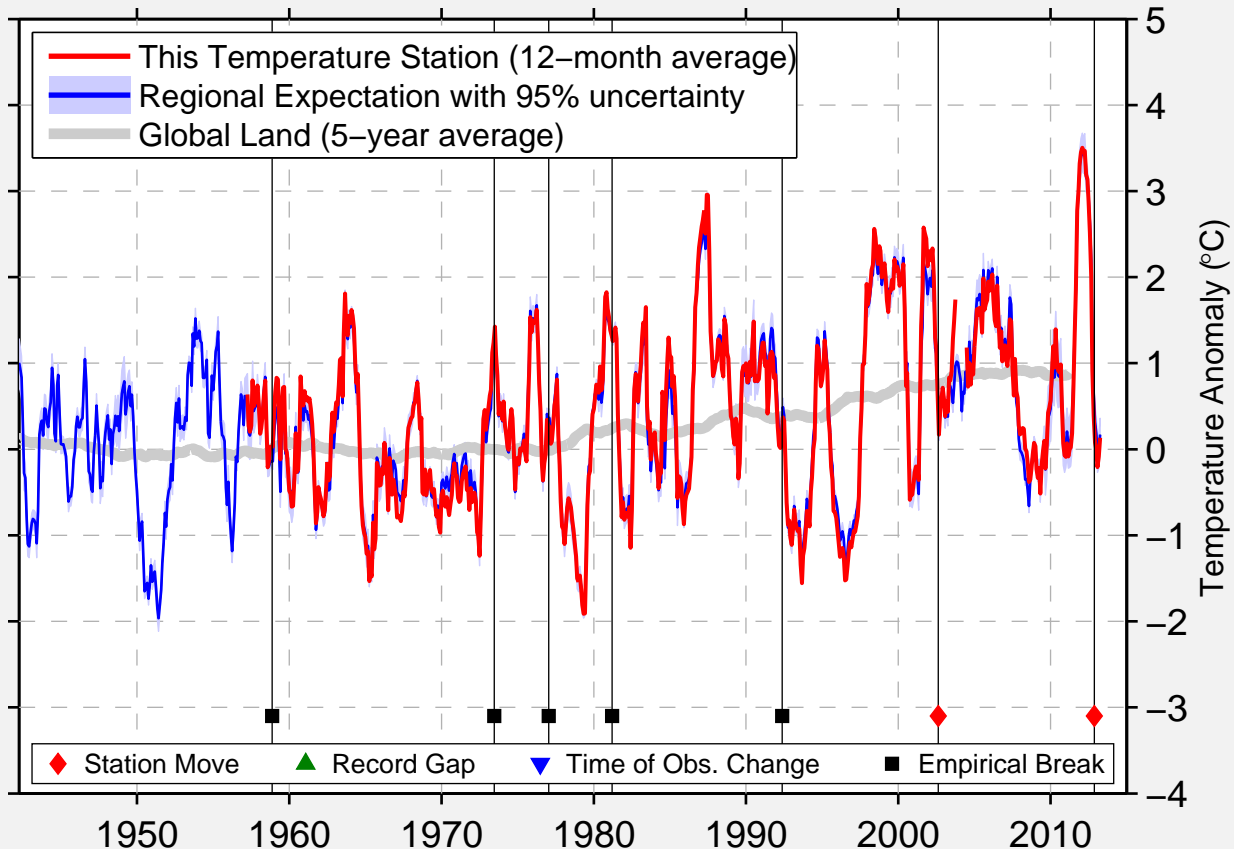

GAYLORD

44.556 N, 94.221 W (United States)

Data Quality Controlled and Aligned at Breakpoints

Berkeley Earth