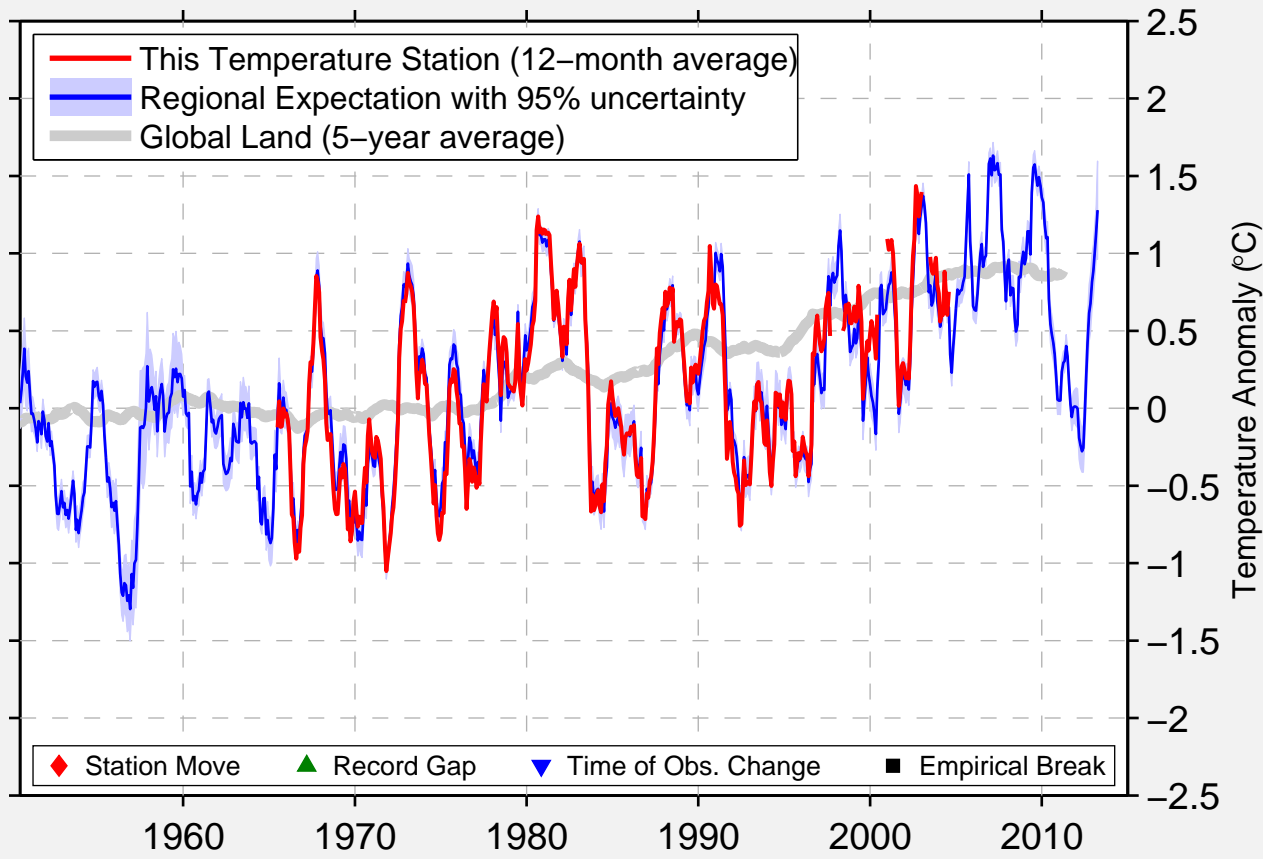

TEMORA RESEARCH STATION

34.406 S, 147.525 E (Australia)

Data Quality Controlled and Aligned at Breakpoints

Berkeley Earth