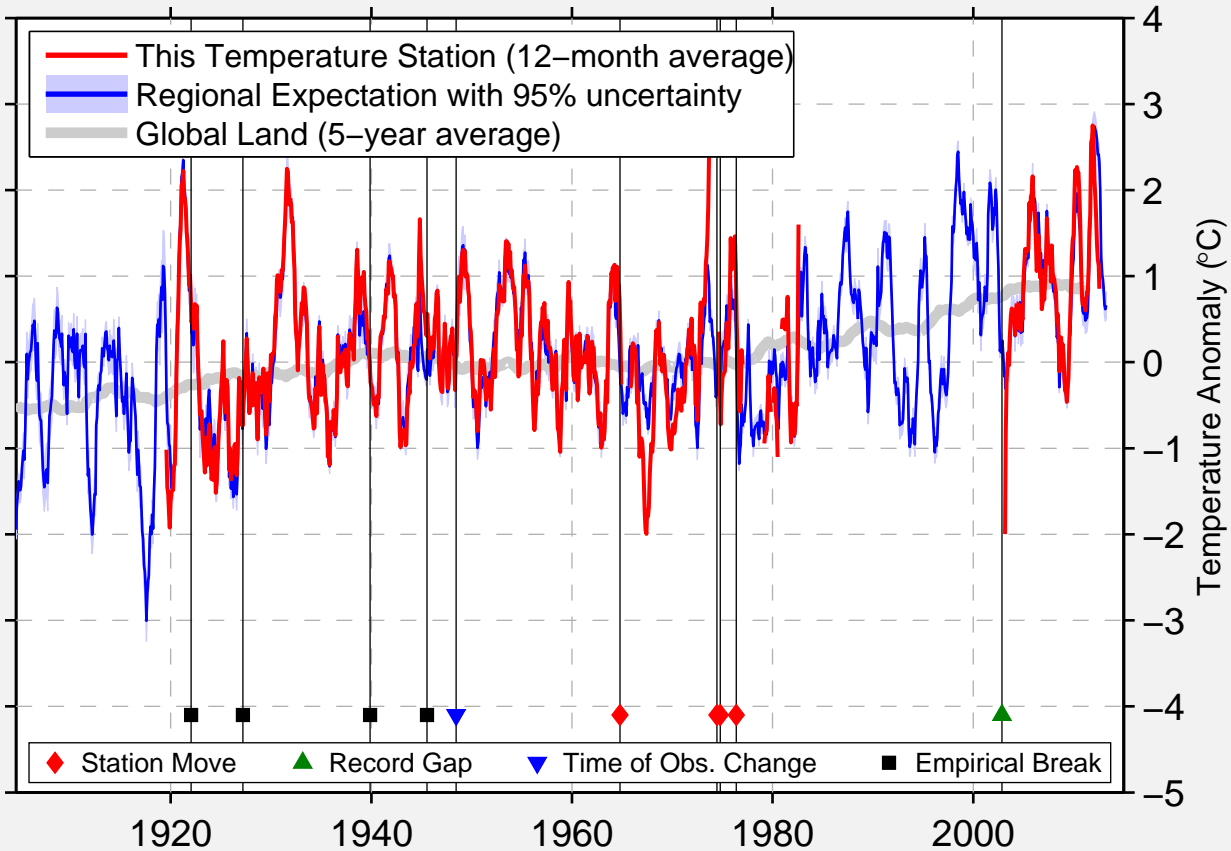

FIFE LAKE 3 WSW

44.541 N, 85.383 W (United States)

Data Quality Controlled and Aligned at Breakpoints

Berkeley Earth