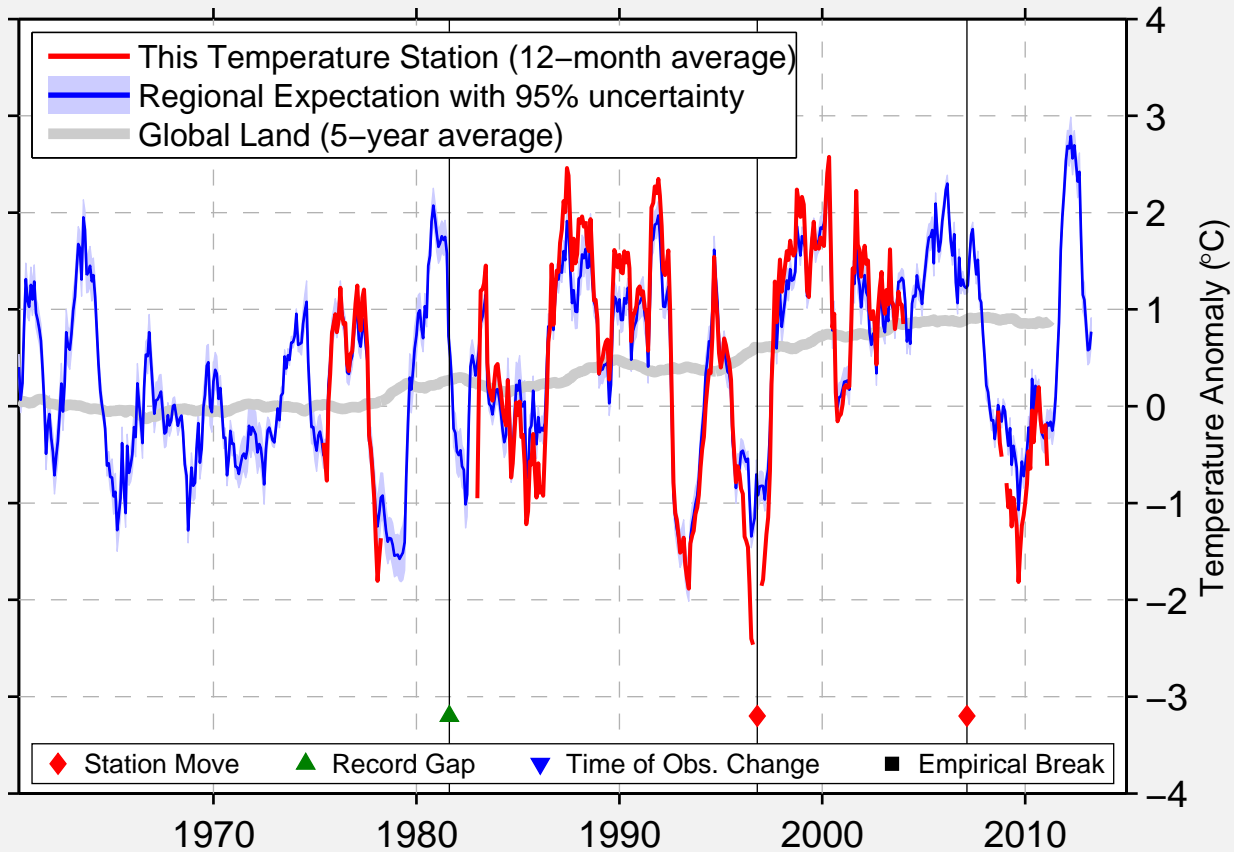

PLAINVIEW 4 SSW

44.538 N, 102.204 W (United States)

Data Quality Controlled and Aligned at Breakpoints

Berkeley Earth