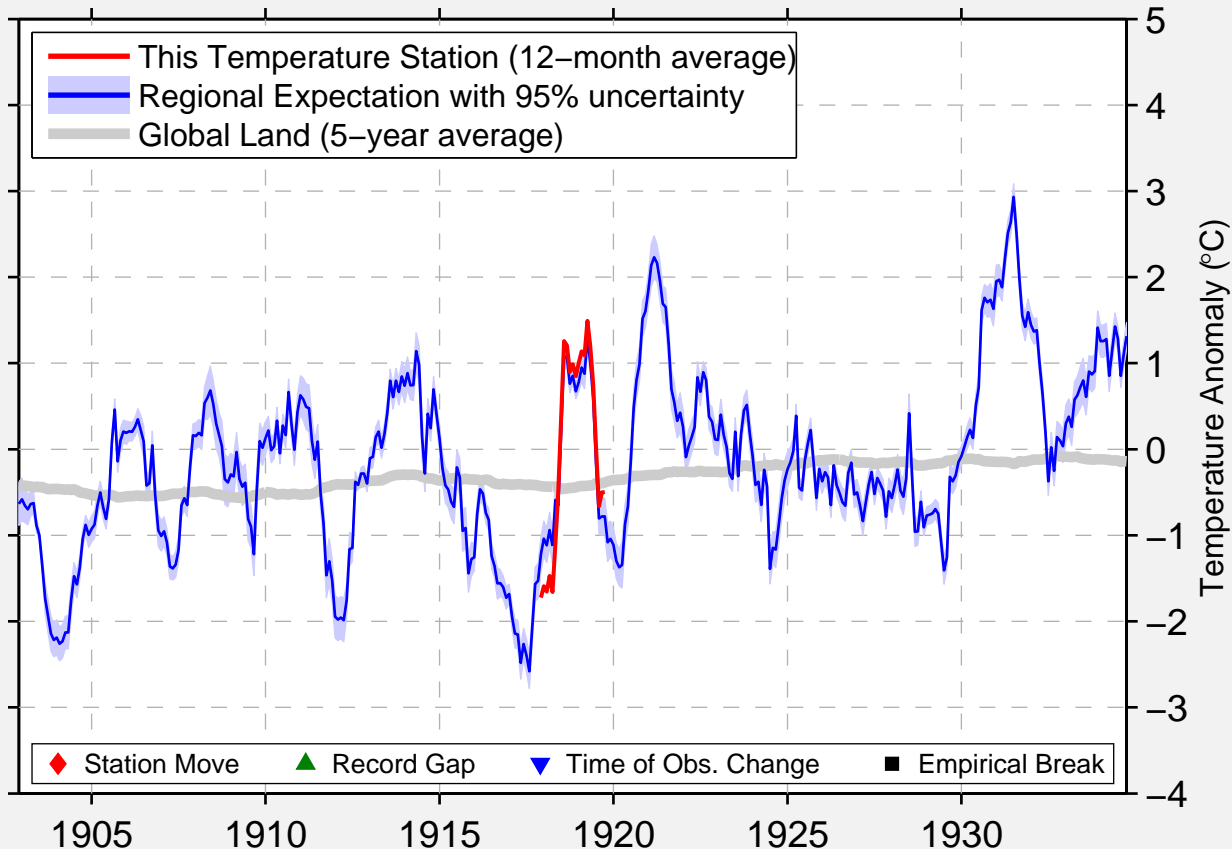

WINTHROP

44.533 N, 94.367 W (United States)

Data Quality Controlled and Aligned at Breakpoints

Berkeley Earth