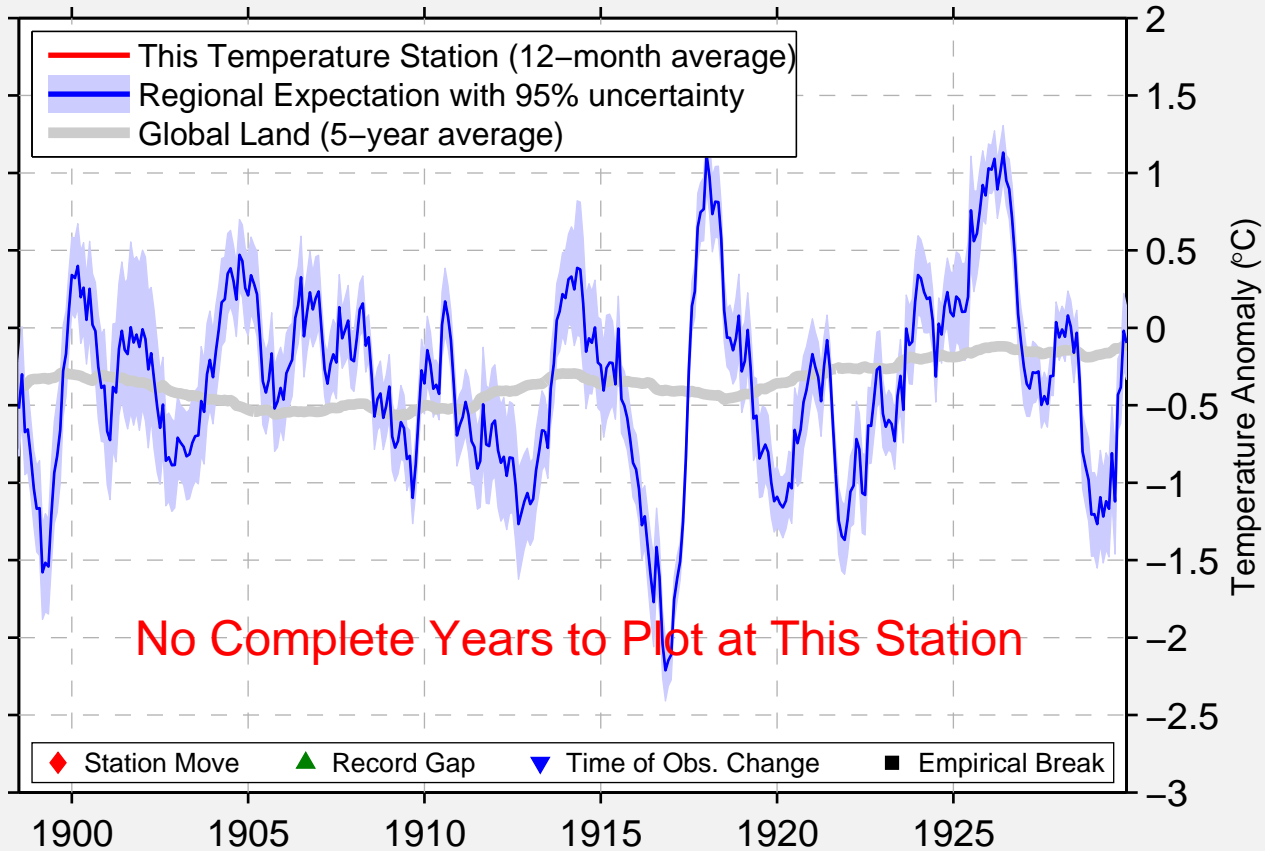

GRAND VIEW

44.533 N, 121.500 W (United States)

Data Quality Controlled and Aligned at Breakpoints

Berkeley Earth