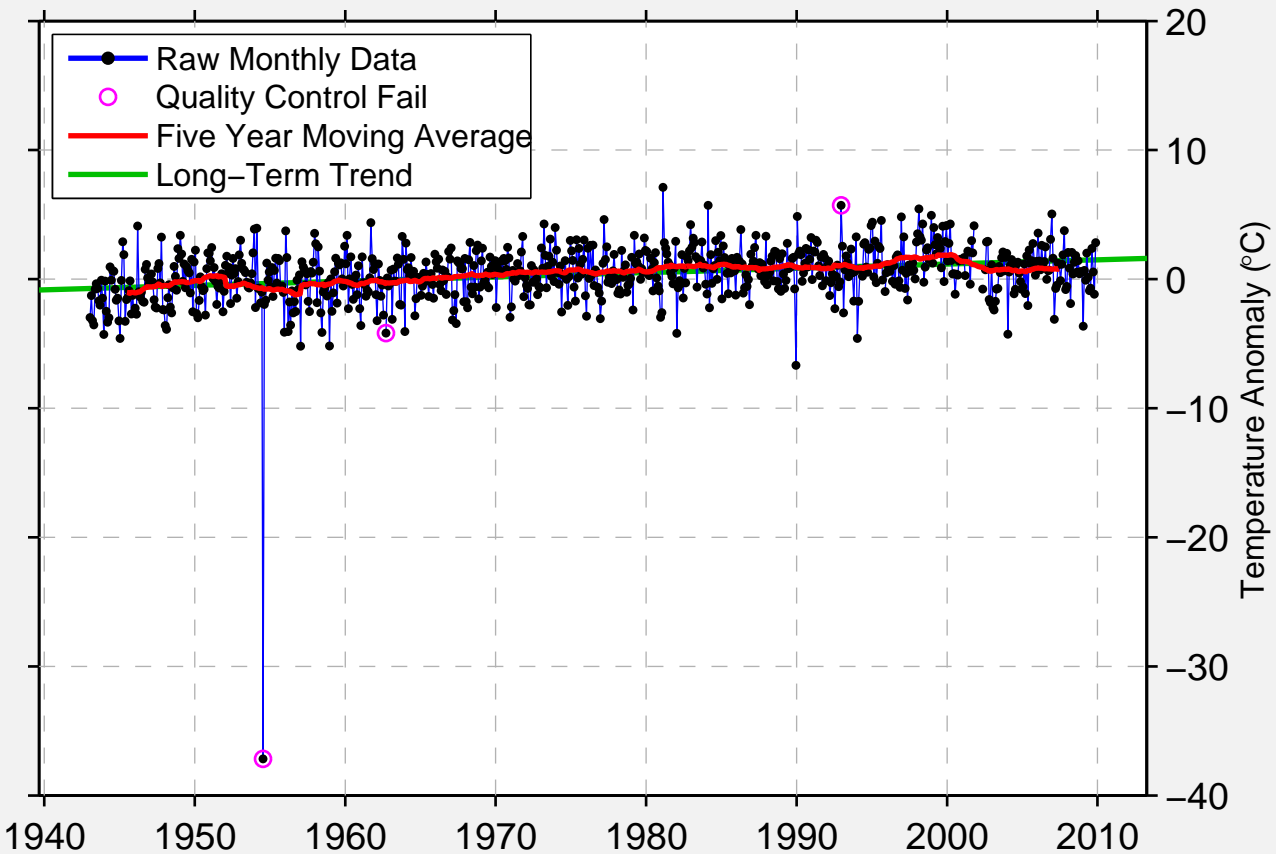

RUMFORD 1 SSE

44.531 N, 70.537 W (United States)

- Raw Monthly Data
- Quality Control Fail
- Five Year Moving Average
- Long-Term Trend

Temperature Anomaly (°C)