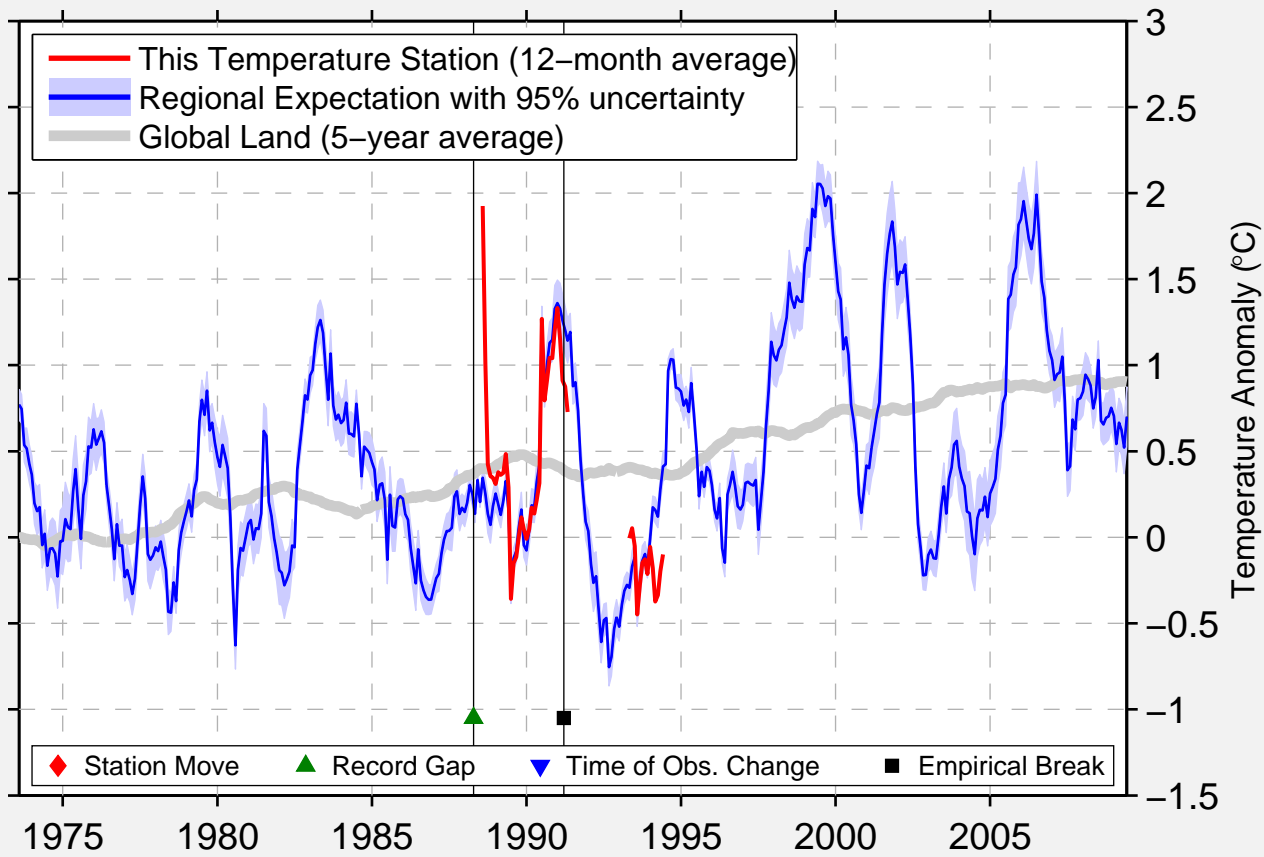

WEST JONESPORT CGS

44.525 N, 67.608 W (United States)

Data Quality Controlled and Aligned at Breakpoints

Berkeley Earth