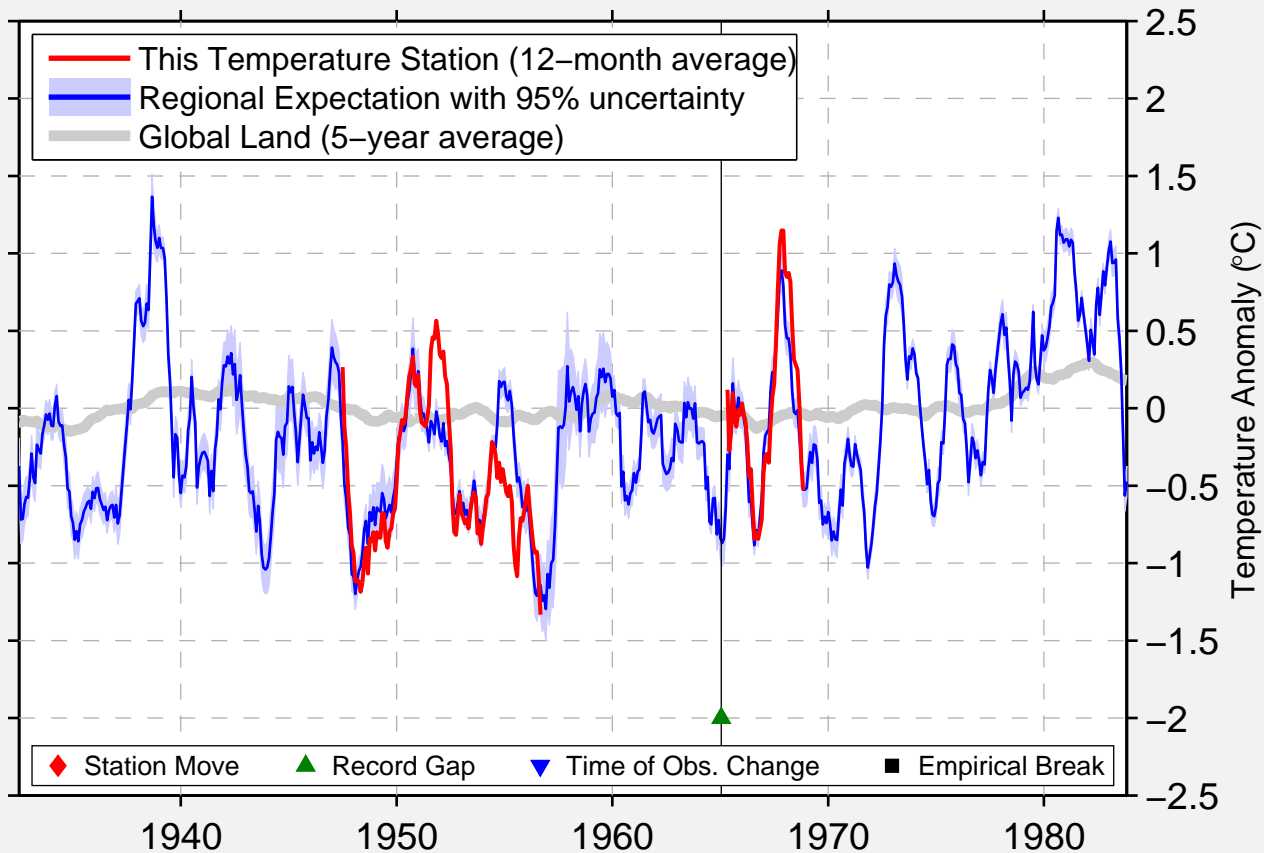

BOOROWA POST OFFICE WAS 07

34.432 S, 148.720 E (Australia)

Data Quality Controlled and Aligned at Breakpoints

Berkeley Earth