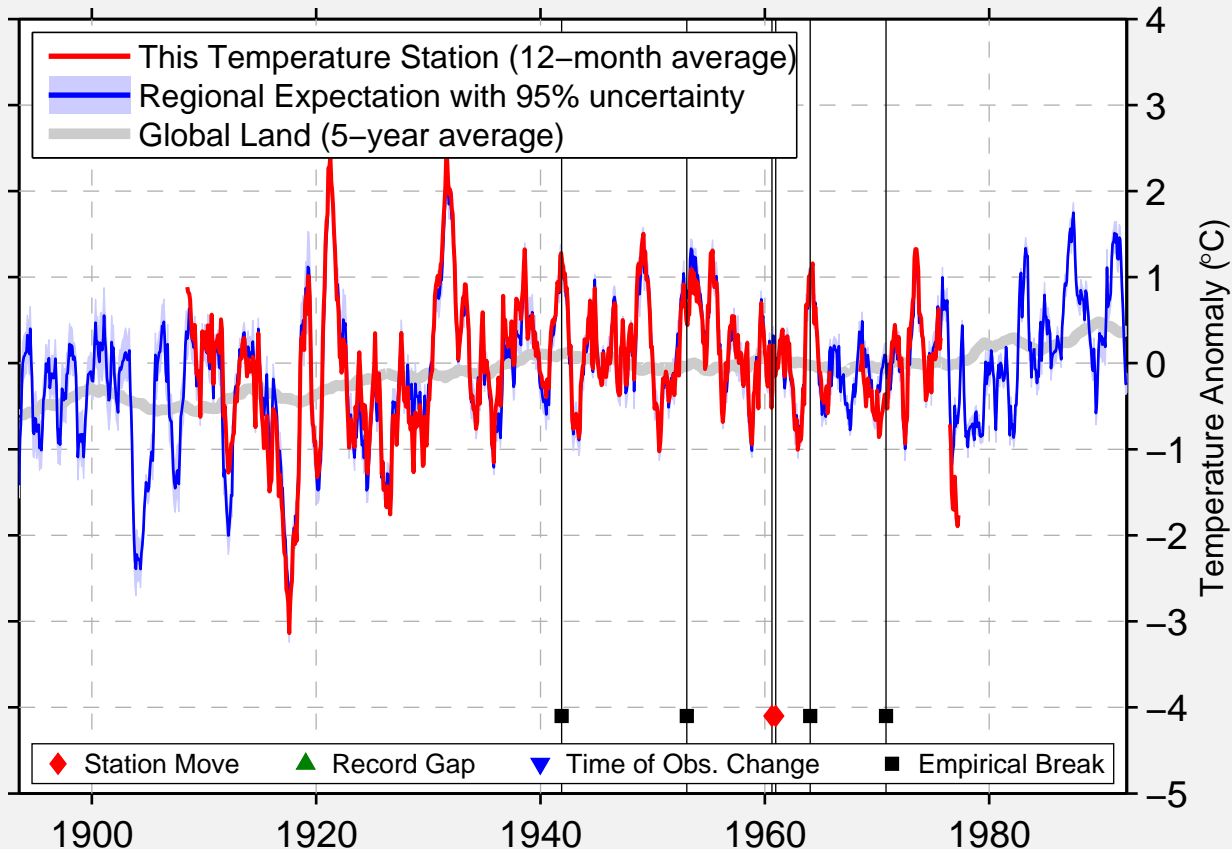

HIGGINS LAKE STATE FOREST

44.516 N, 84.755 W (United States)

Data Quality Controlled and Aligned at Breakpoints

Berkeley Earth