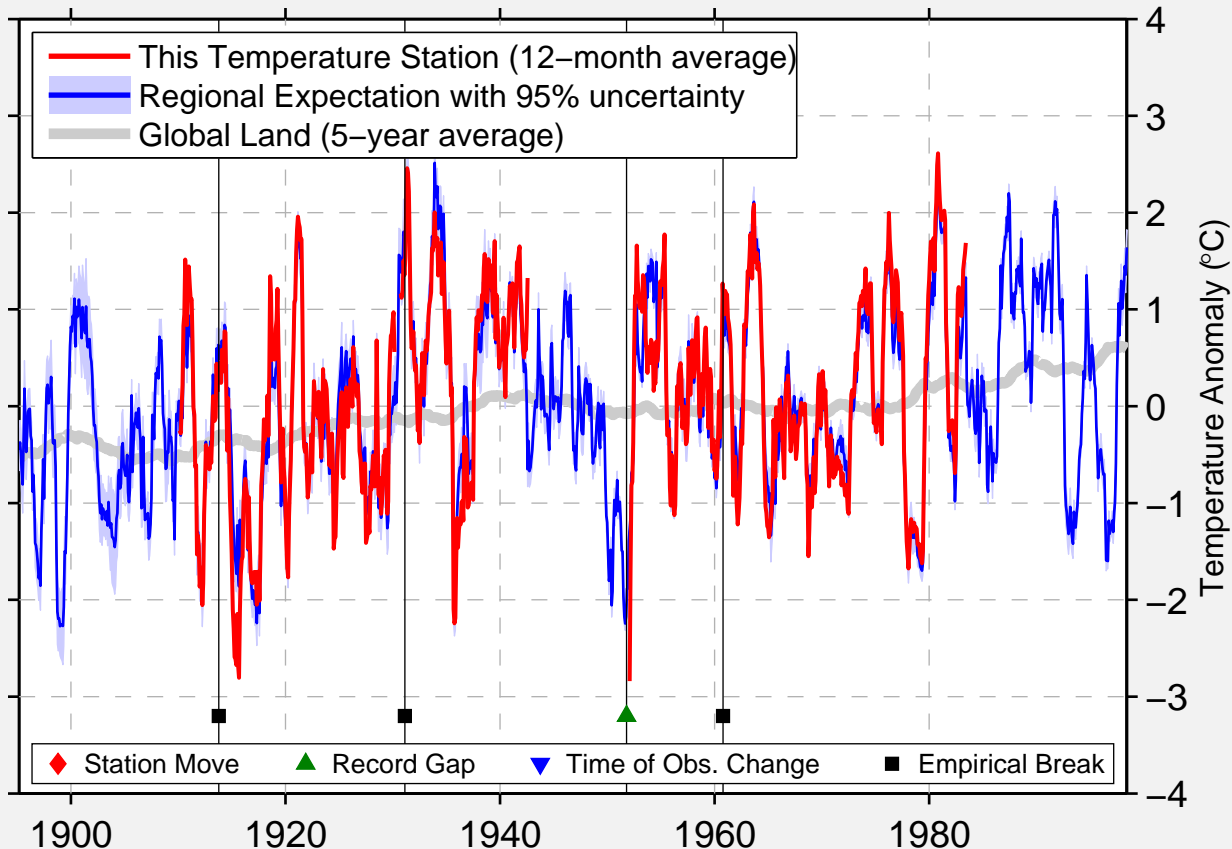

# HOPEWELL 1 SE

44.500 N, 100.867 W (United States)

Data Quality Controlled and Aligned at Breakpoints

Berkeley Earth