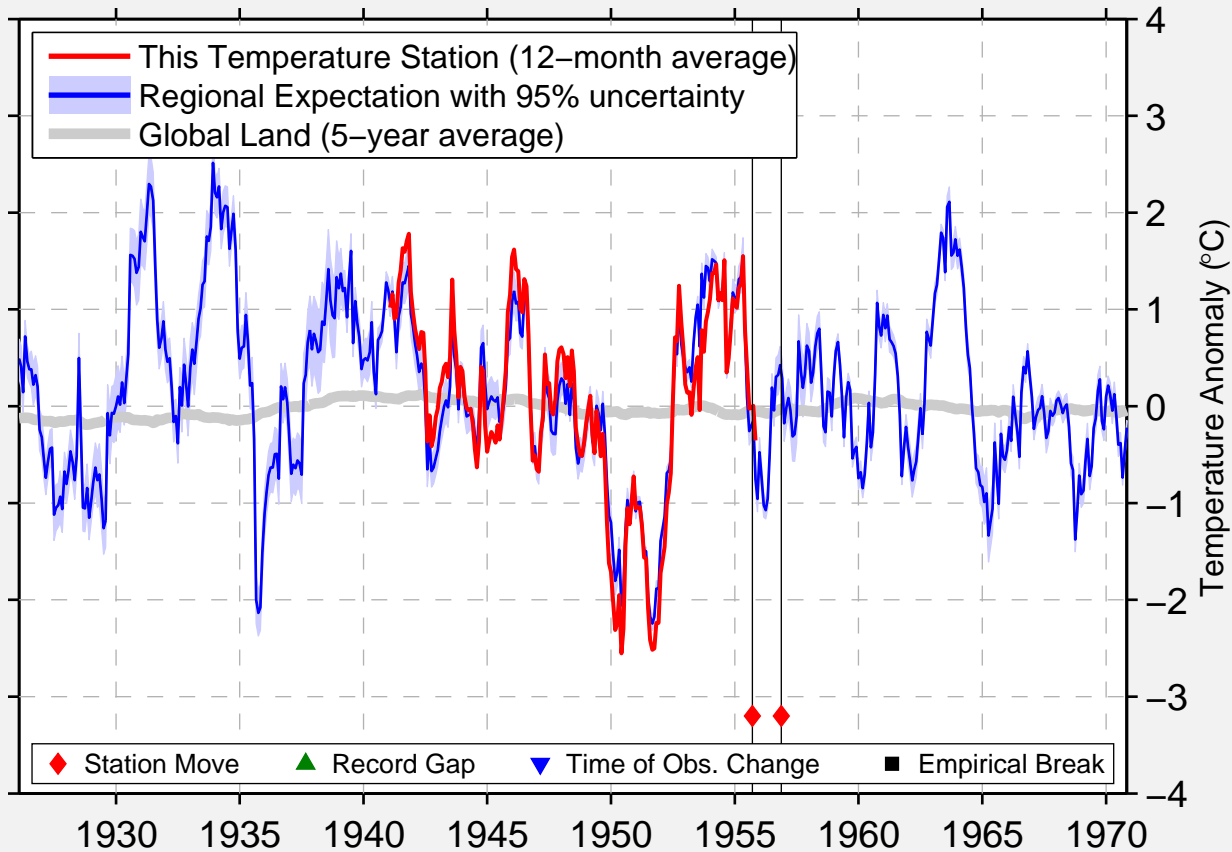

MOENVILLE 6 E

44.500 N, 101.150 W (United States)

◆ Station Move ▲ Record Gap ▼ Time of Obs. Change ■ Empirical Break