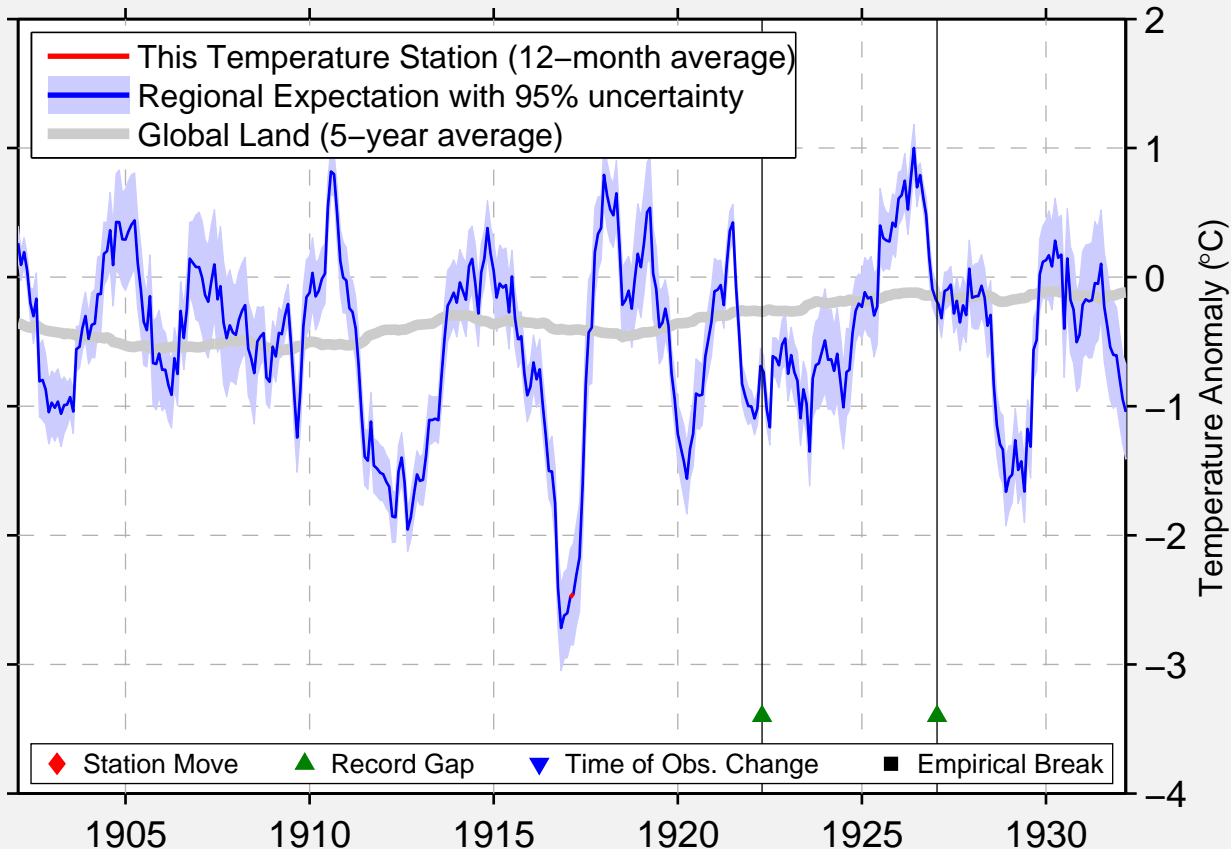

BIG SPRINGS

44.500 N, 111.267 W (United States)

Data Quality Controlled and Aligned at Breakpoints

Berkeley Earth