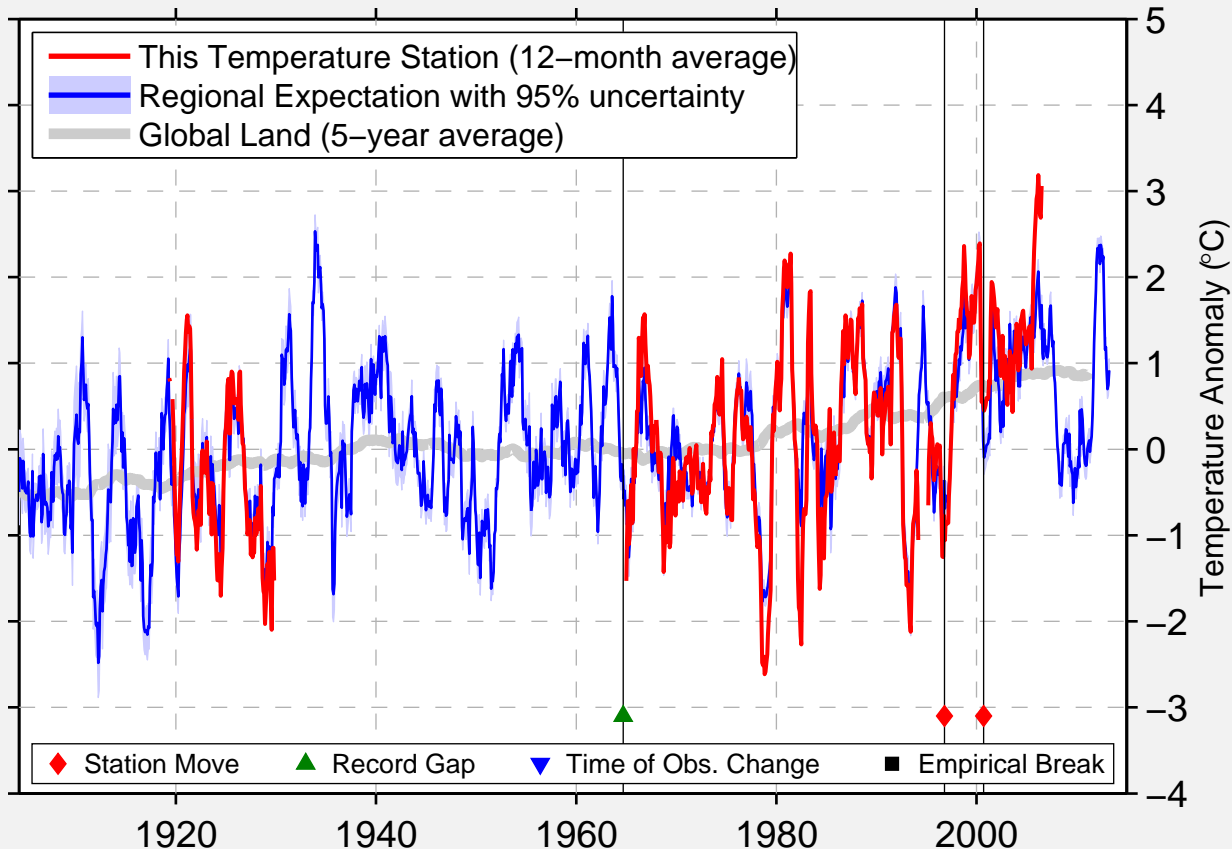

ECHETA 2 NW

44.483 N, 105.899 W (United States)

Data Quality Controlled and Aligned at Breakpoints

Berkeley Earth