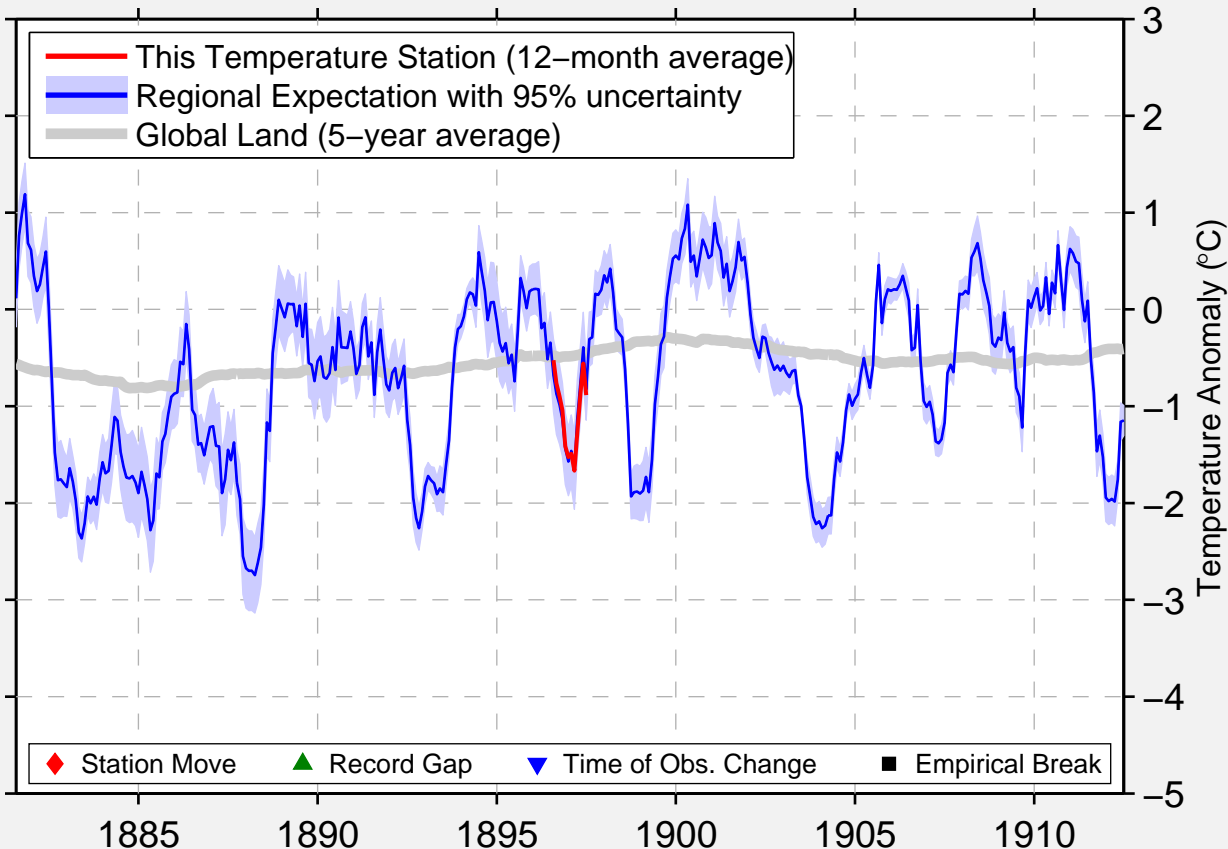

LE SUEUR

44.467 N, 93.914 W (United States)

Data Quality Controlled and Aligned at Breakpoints

Berkeley Earth