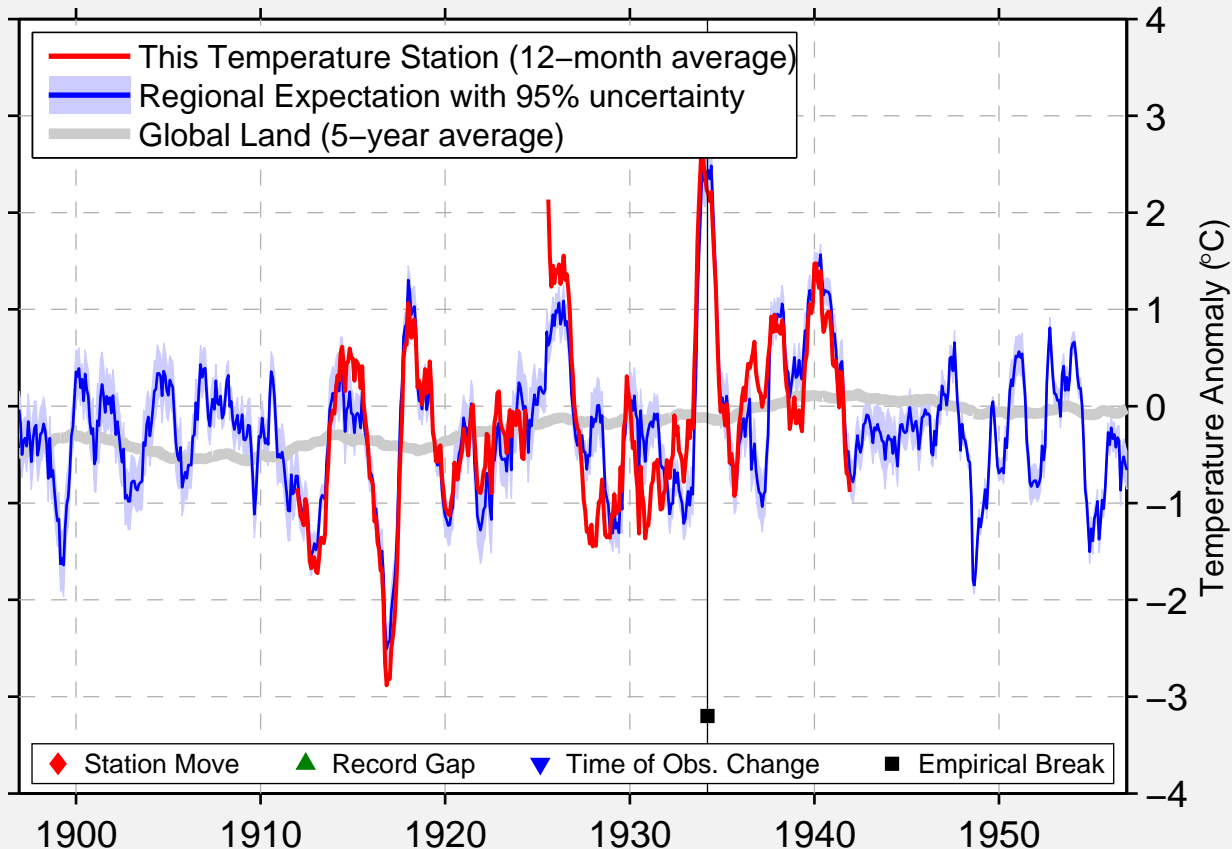

# PRAIRIE CITY RS

44.462 N, 118.714 W (United States)

◆ Station Move    ▲ Record Gap    ▼ Time of Obs. Change    ■ Empirical Break