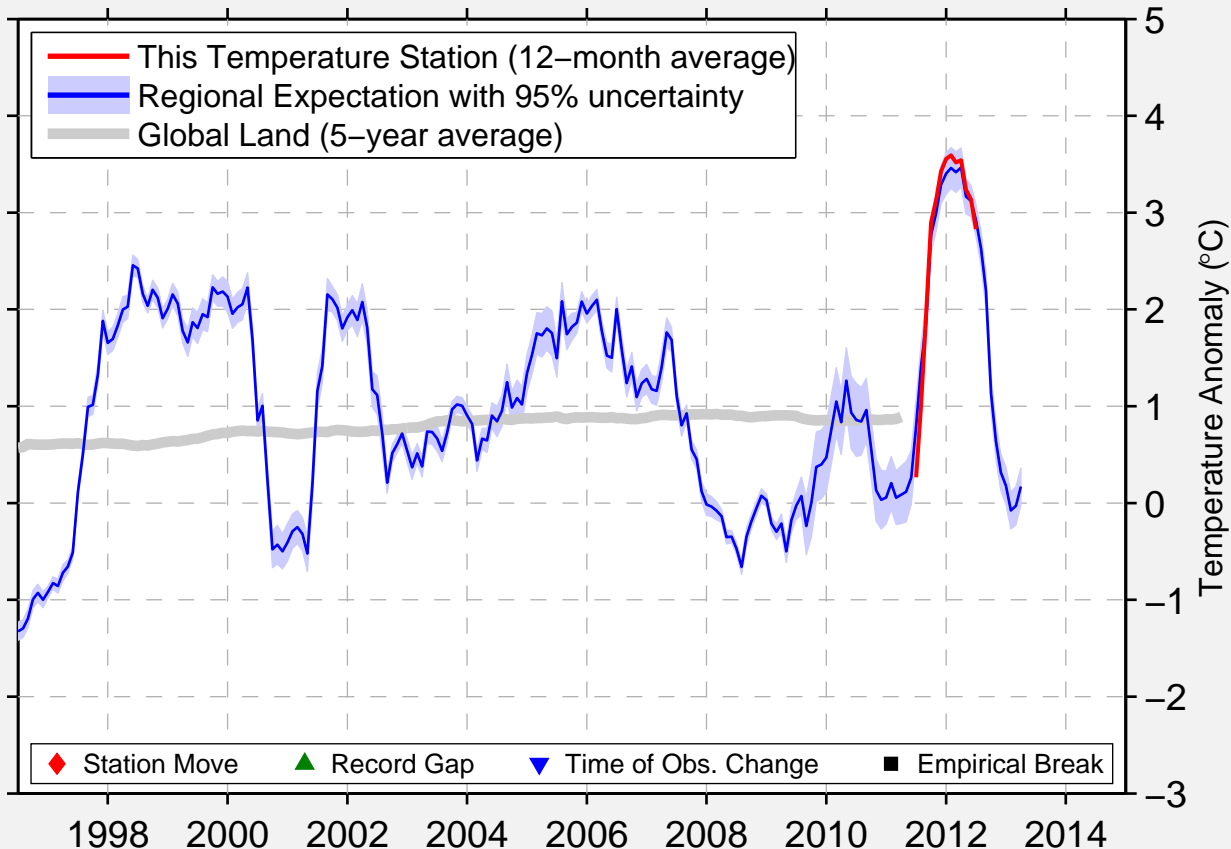

FT. RIDGELY STATE PARK

44.456 N, 94.735 W (United States)

Data Quality Controlled and Aligned at Breakpoints

Berkeley Earth