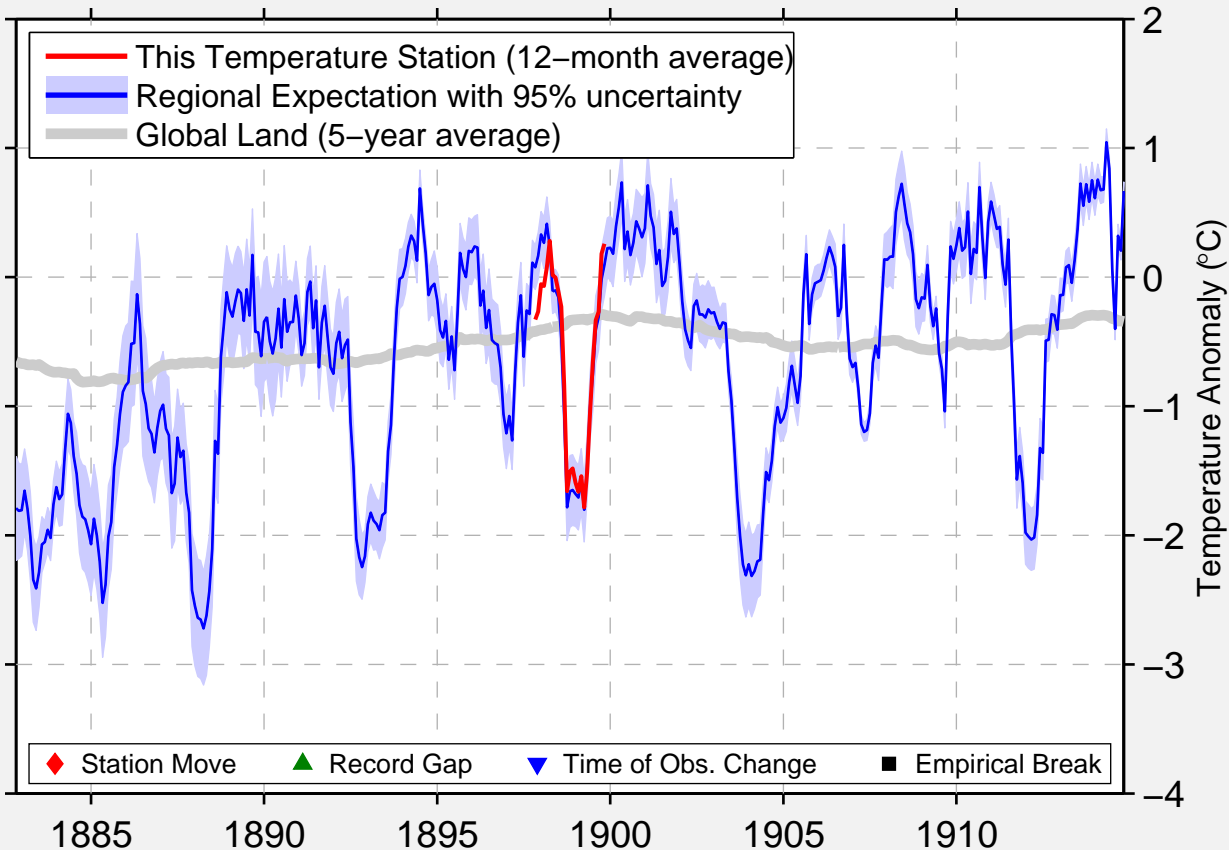

LAKE CITY DNR

44.433 N, 92.260 W (United States)

Data Quality Controlled and Aligned at Breakpoints

Berkeley Earth