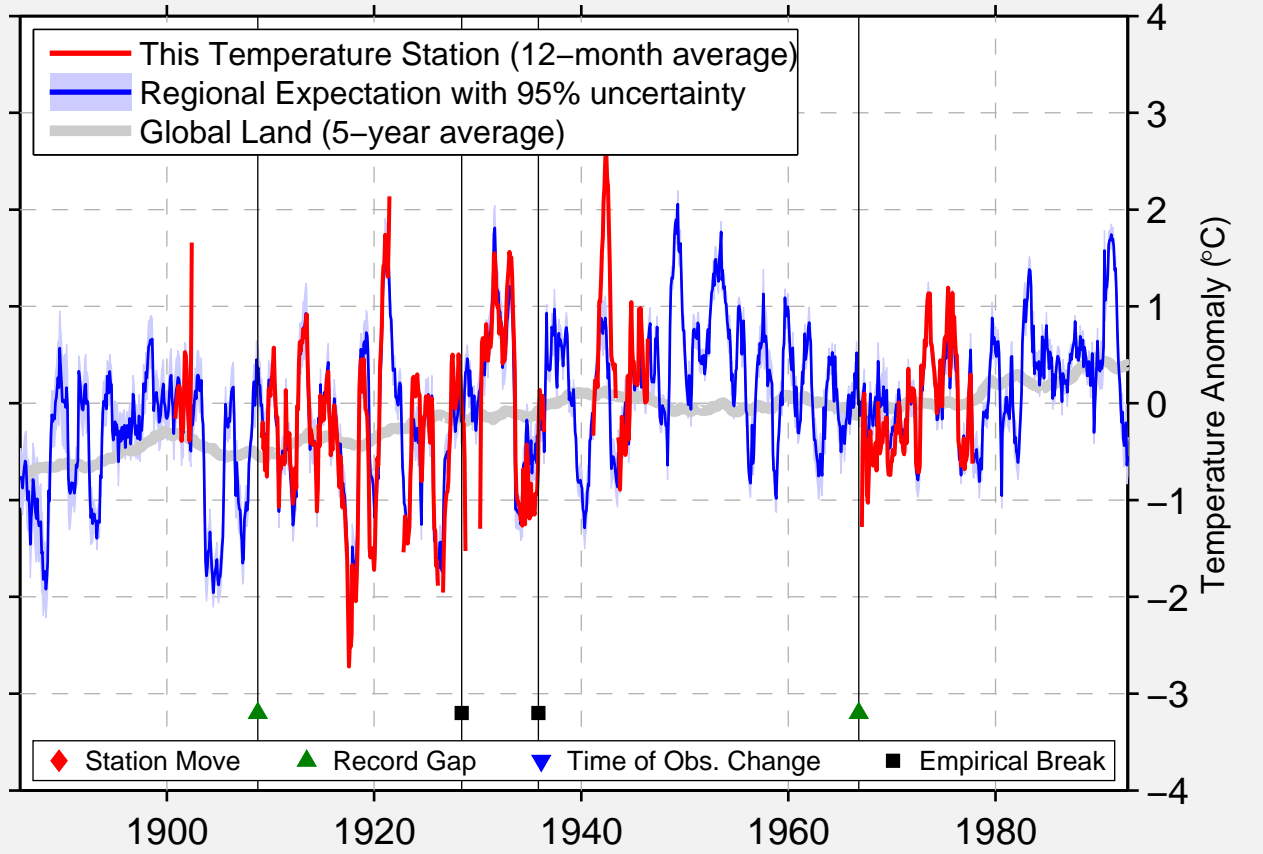

GABRIELS

44.433 N, 74.167 W (United States)

Data Quality Controlled and Aligned at Breakpoints

Berkeley Earth