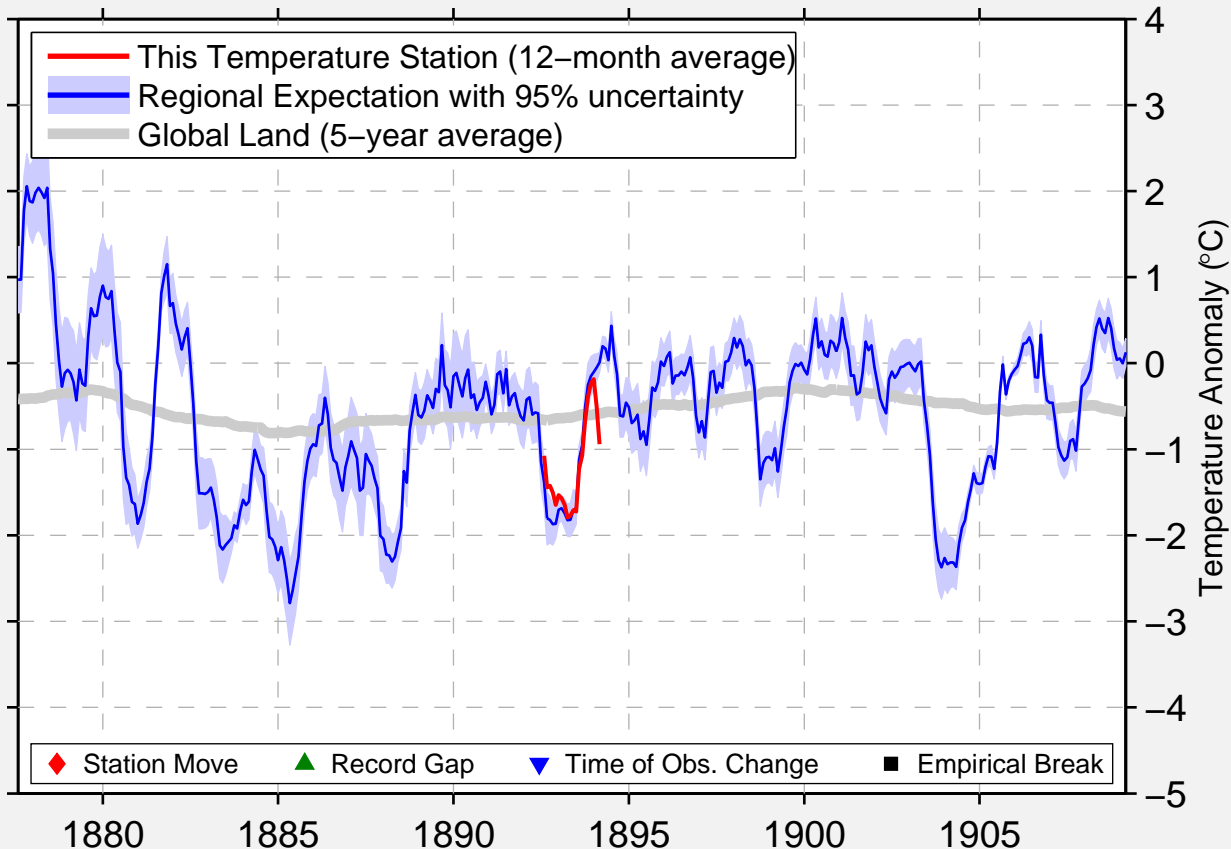

BEAR LAKE

44.421 N, 86.148 W (United States)

Data Quality Controlled and Aligned at Breakpoints

Berkeley Earth