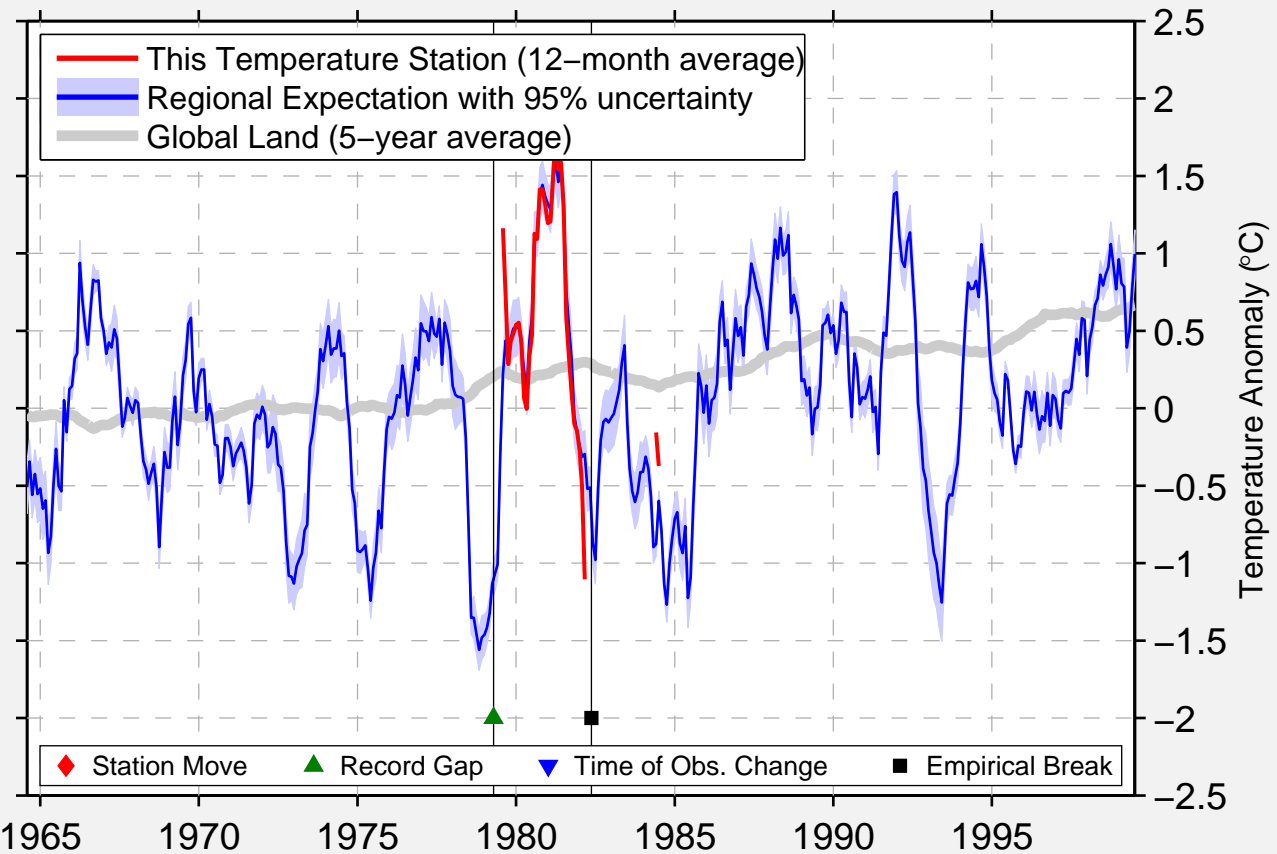

WAPITI 5 WNW

44.417 N, 109.583 W (United States)

◆ Station Move ▲ Record Gap ▼ Time of Obs. Change ■ Empirical Break