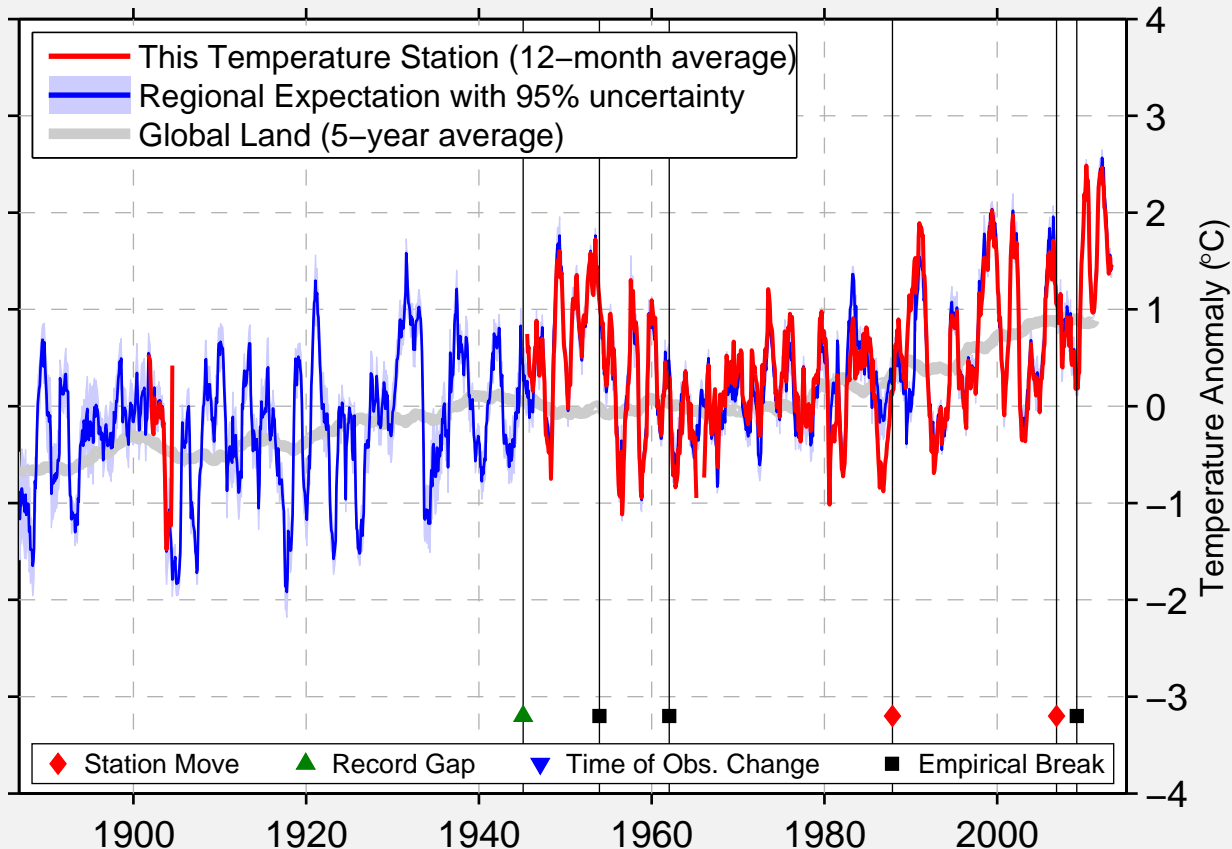

# BELFAST

44.416 N, 68.999 W (United States)

Data Quality Controlled and Aligned at Breakpoints

Berkeley Earth