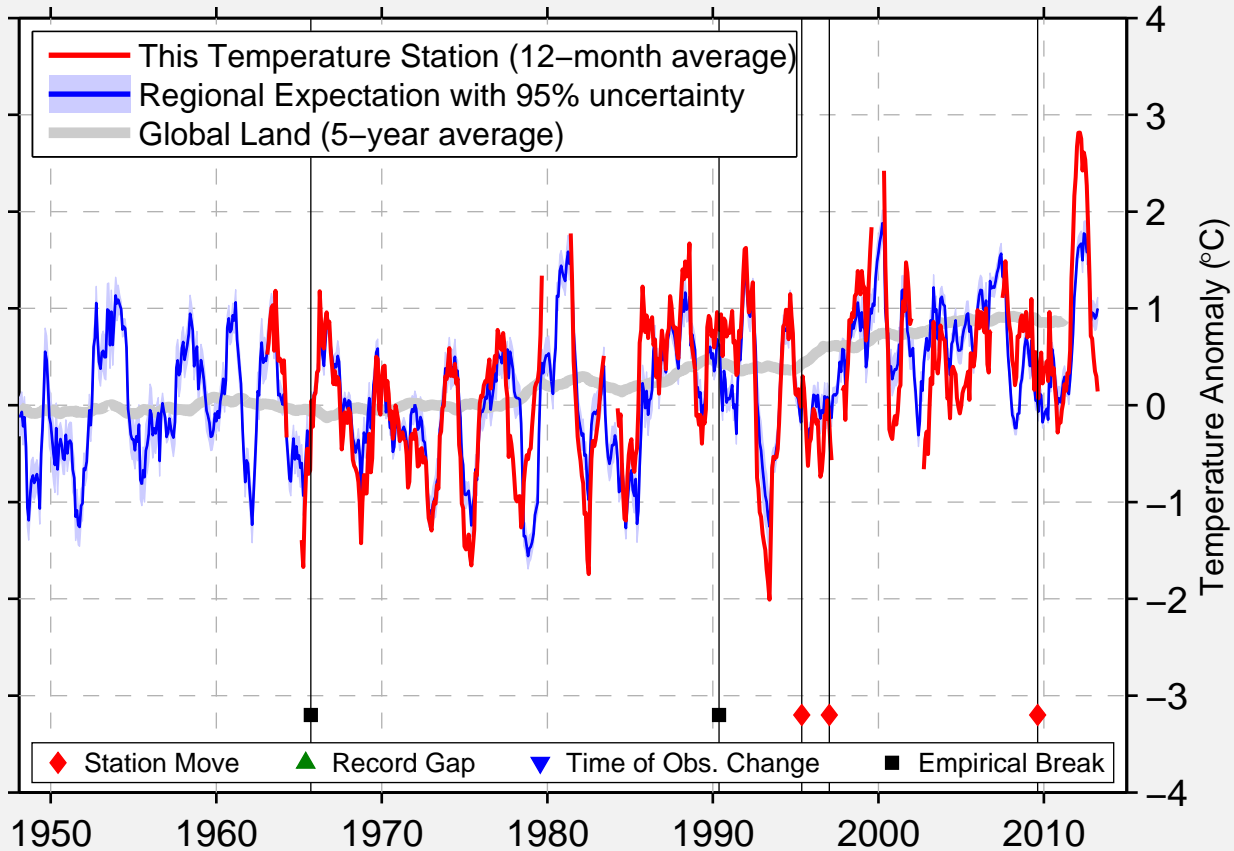

CODY 12 SE

44.414 N, 108.901 W (United States)

Data Quality Controlled and Aligned at Breakpoints

Berkeley Earth