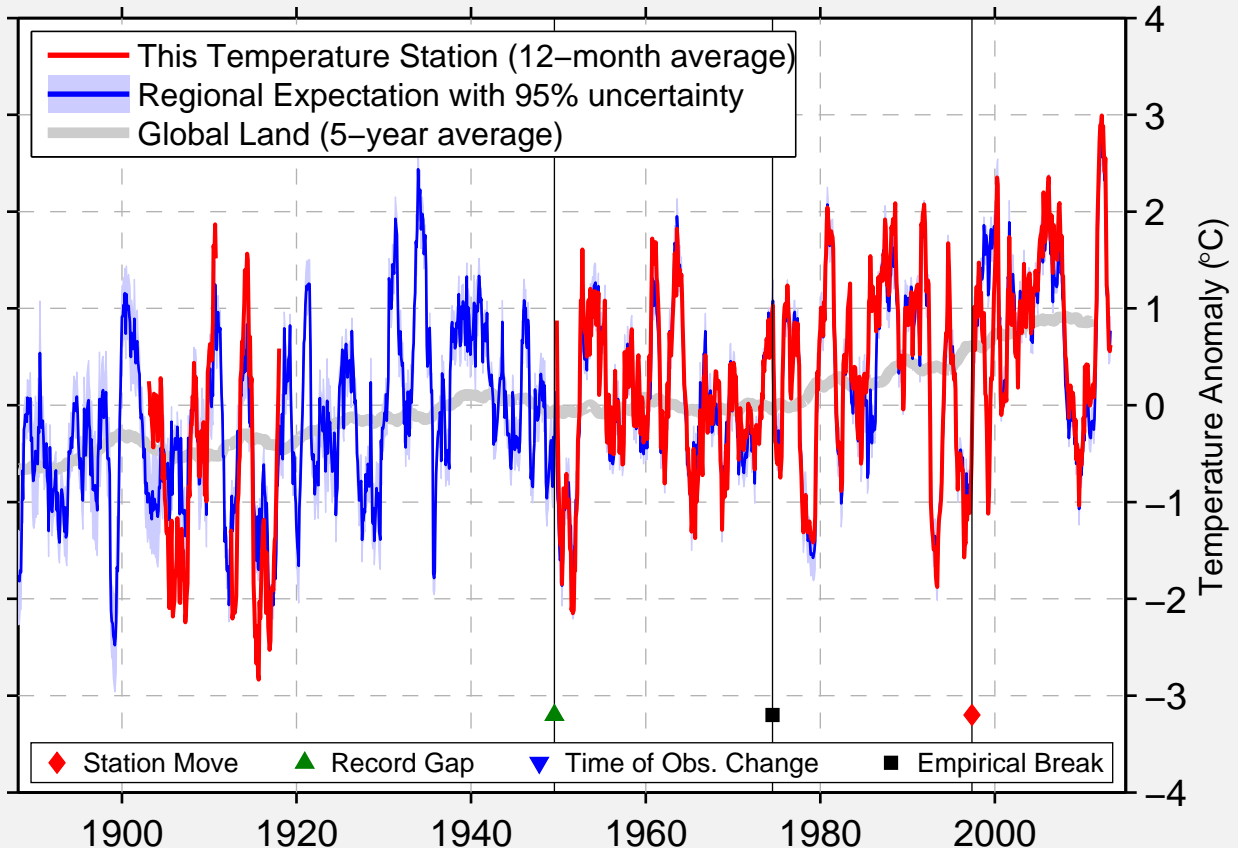

FORT MEADE

44.410 N, 103.478 W (United States)

Data Quality Controlled and Aligned at Breakpoints

Berkeley Earth