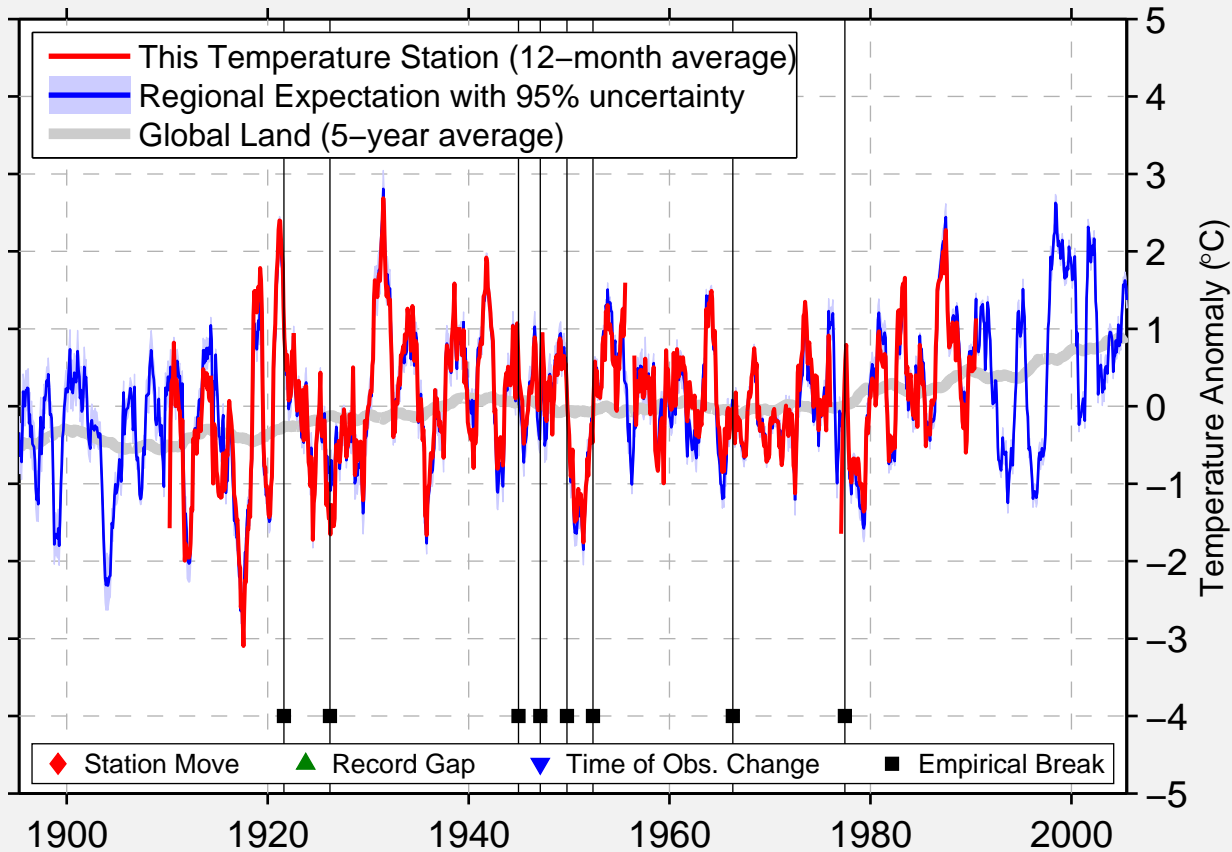

HATFIELD-HYDRO-PLANT

44.400 N, 90.700 W (United States)

Data Quality Controlled and Aligned at Breakpoints

Berkeley Earth