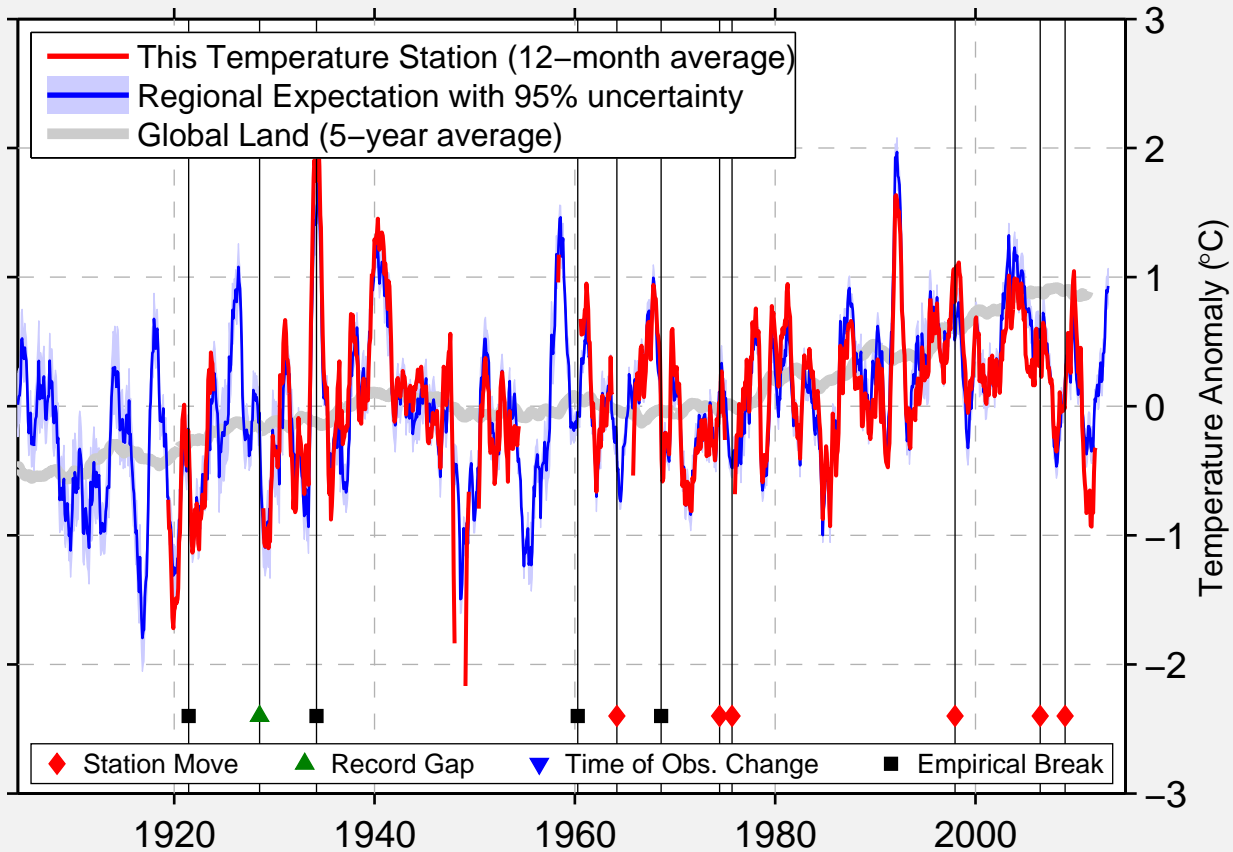

CASCADIA

44.398 N, 122.481 W (United States)

Data Quality Controlled and Aligned at Breakpoints

Berkeley Earth