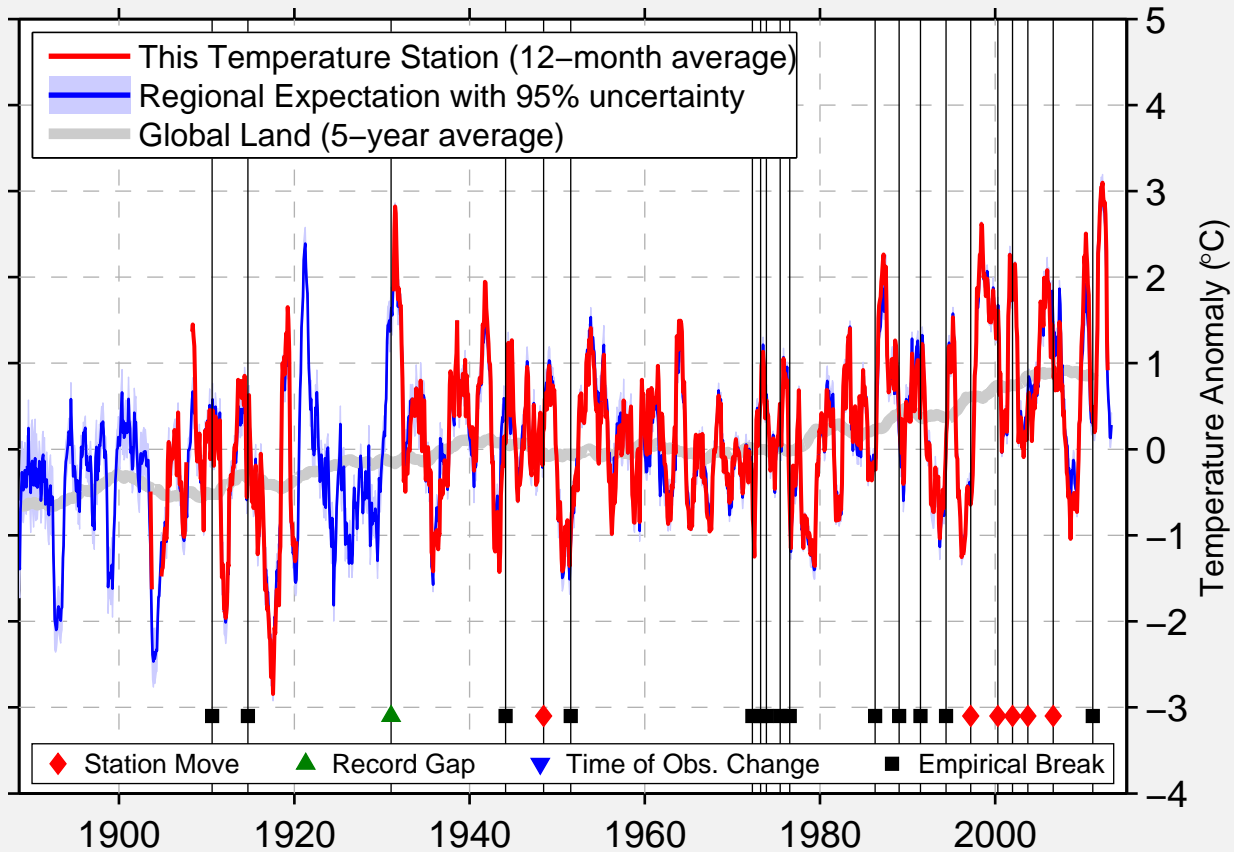

# WISCONSIN RAPIDS

44.388 N, 89.806 W (United States)

Data Quality Controlled and Aligned at Breakpoints

Berkeley Earth