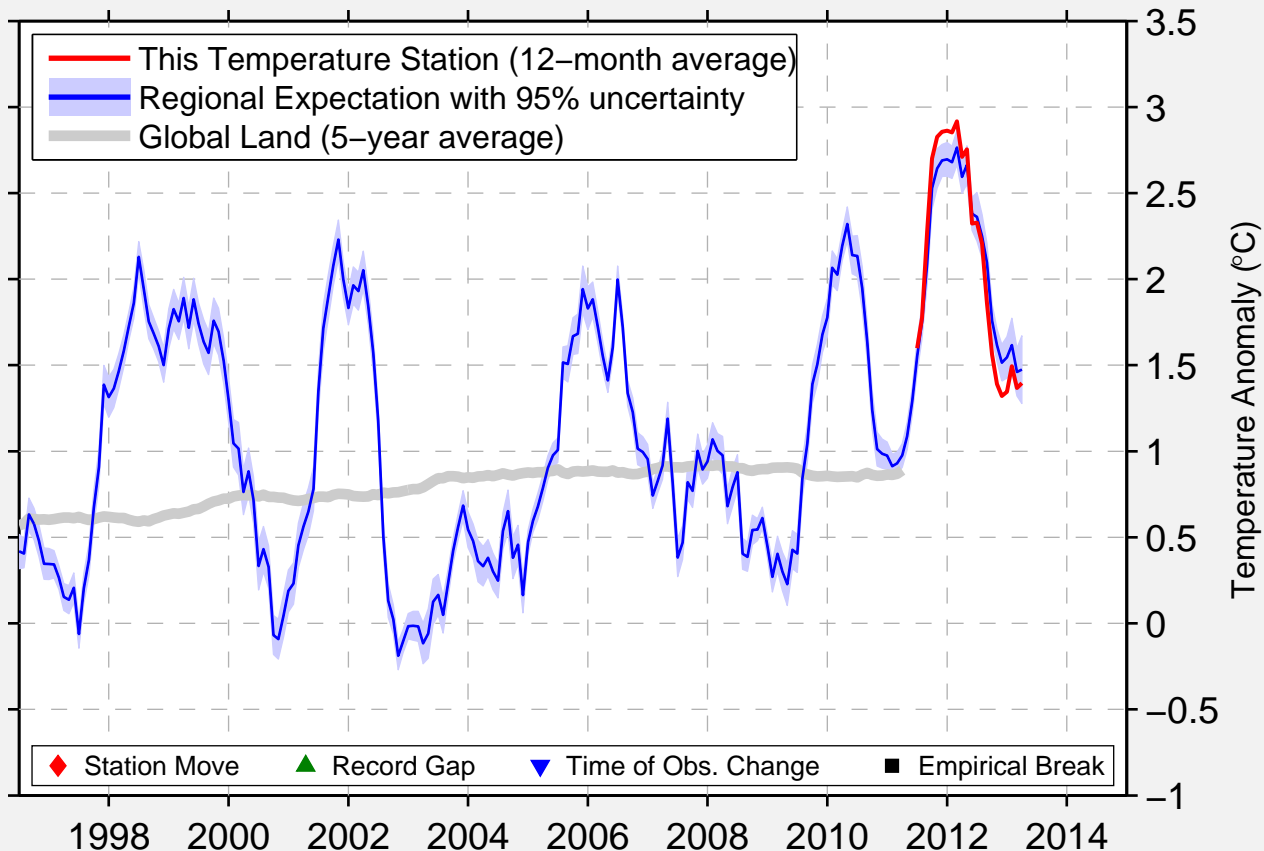

JEFFERSON 5 SSW

44.383 N, 71.481 W (United States)

Data Quality Controlled and Aligned at Breakpoints

Berkeley Earth