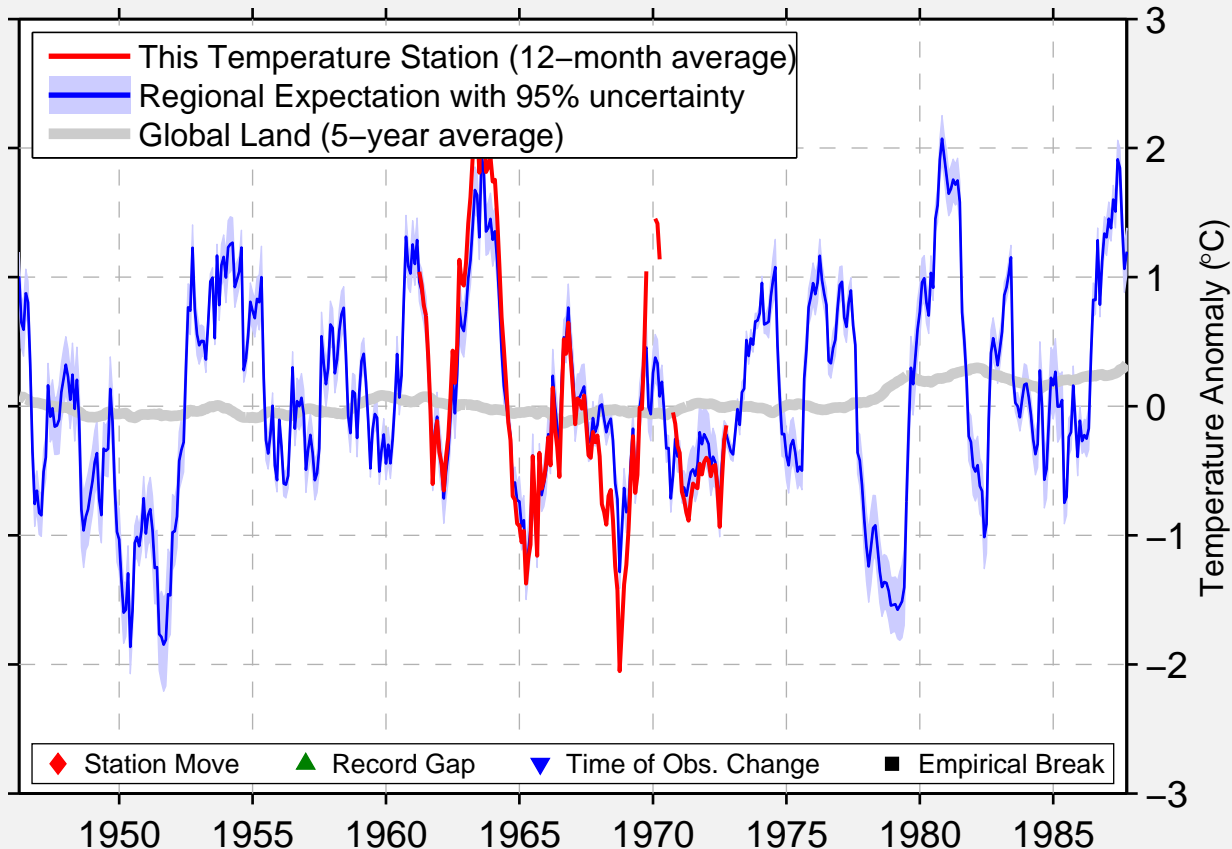

# HEREFORD

44.383 N, 102.900 W (United States)

Data Quality Controlled and Aligned at Breakpoints

Berkeley Earth