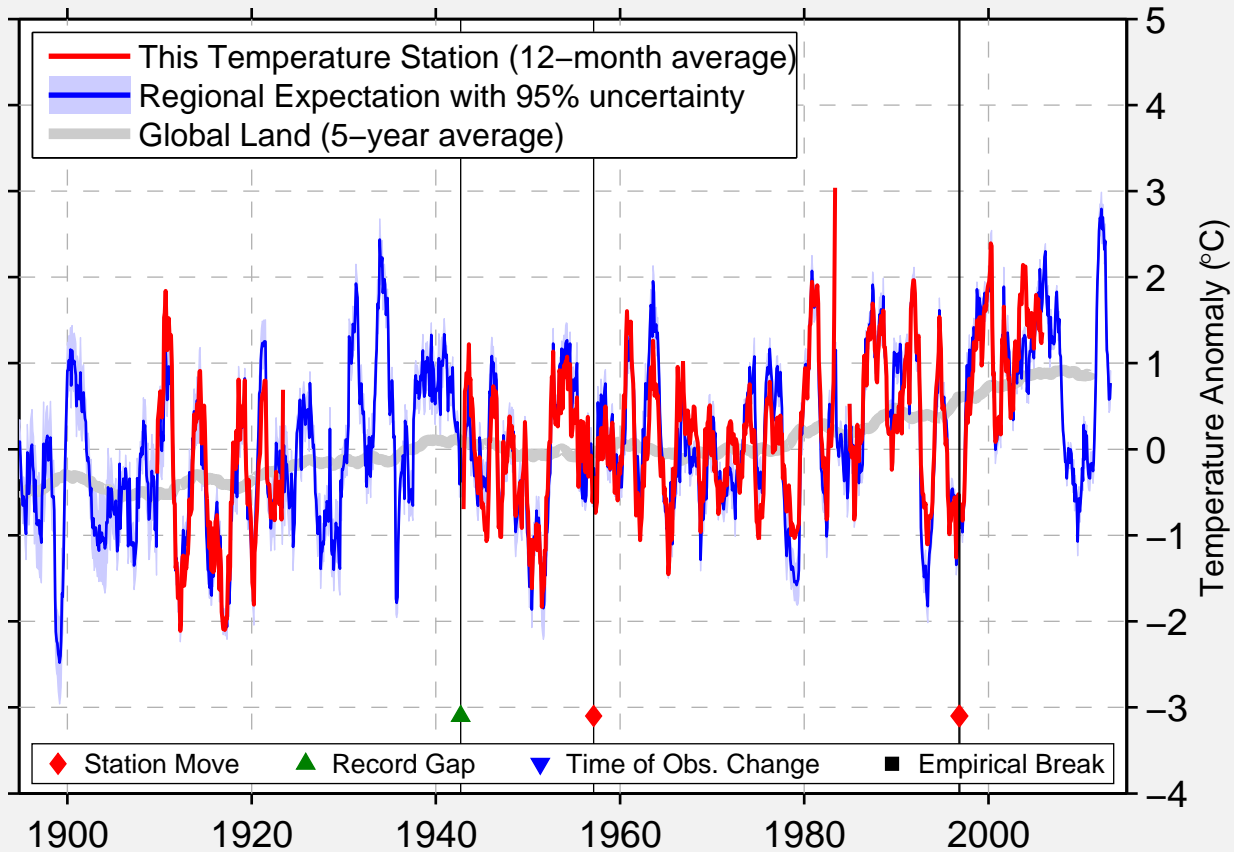

DEADWOOD

44.374 N, 103.731 W (United States)

Data Quality Controlled and Aligned at Breakpoints

Berkeley Earth