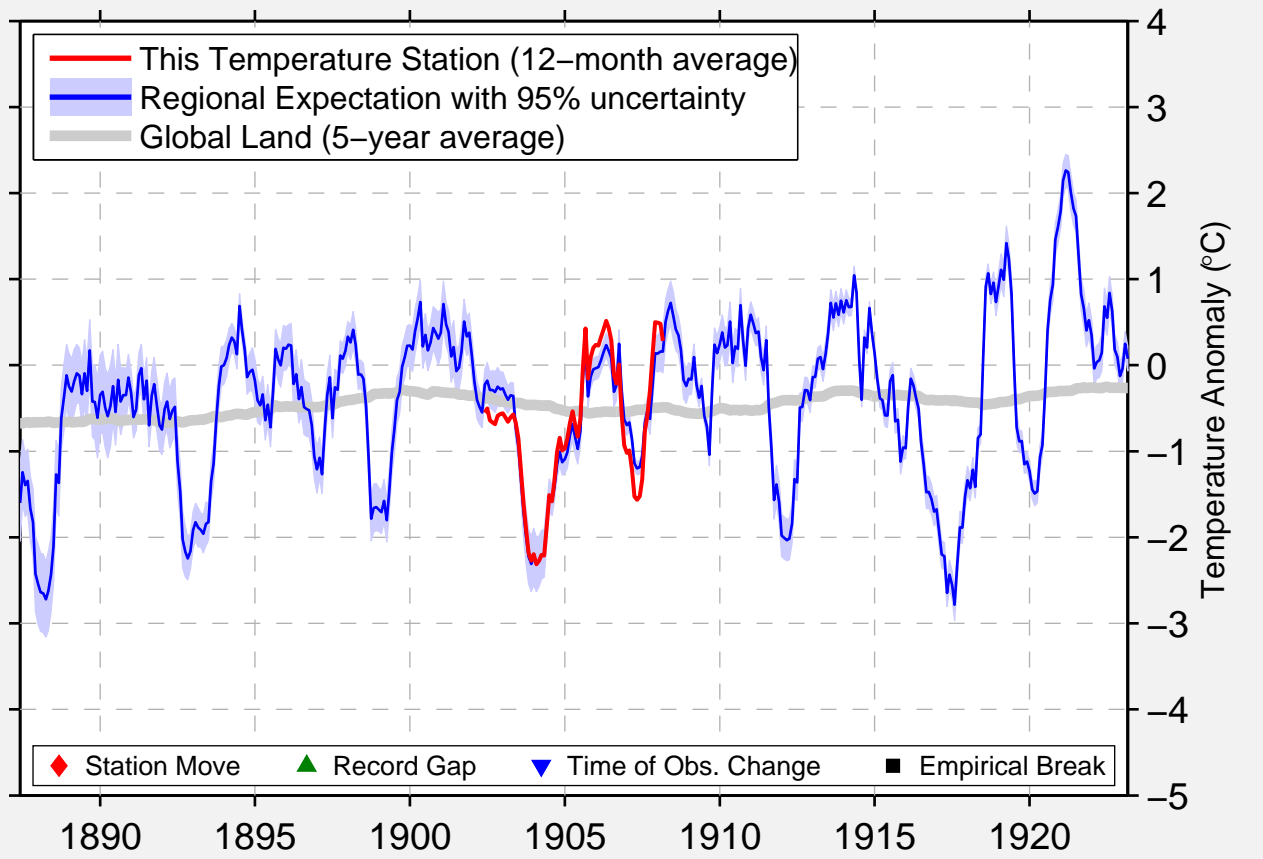

WABASHA

44.367 N, 92.033 W (United States)

◆ Station Move ▲ Record Gap ▼ Time of Obs. Change ■ Empirical Break