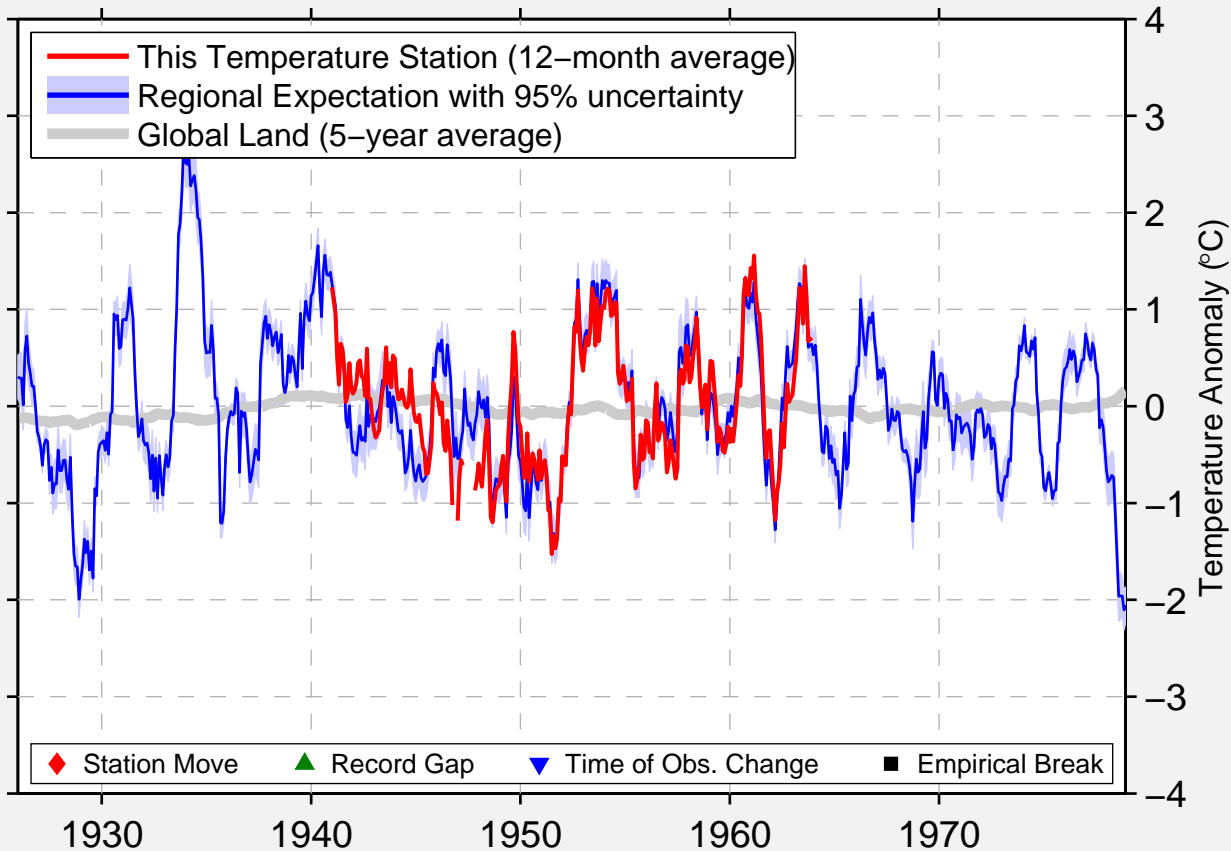

BUFFALO 5 W

44.367 N, 106.800 W (United States)

Data Quality Controlled and Aligned at Breakpoints

Berkeley Earth