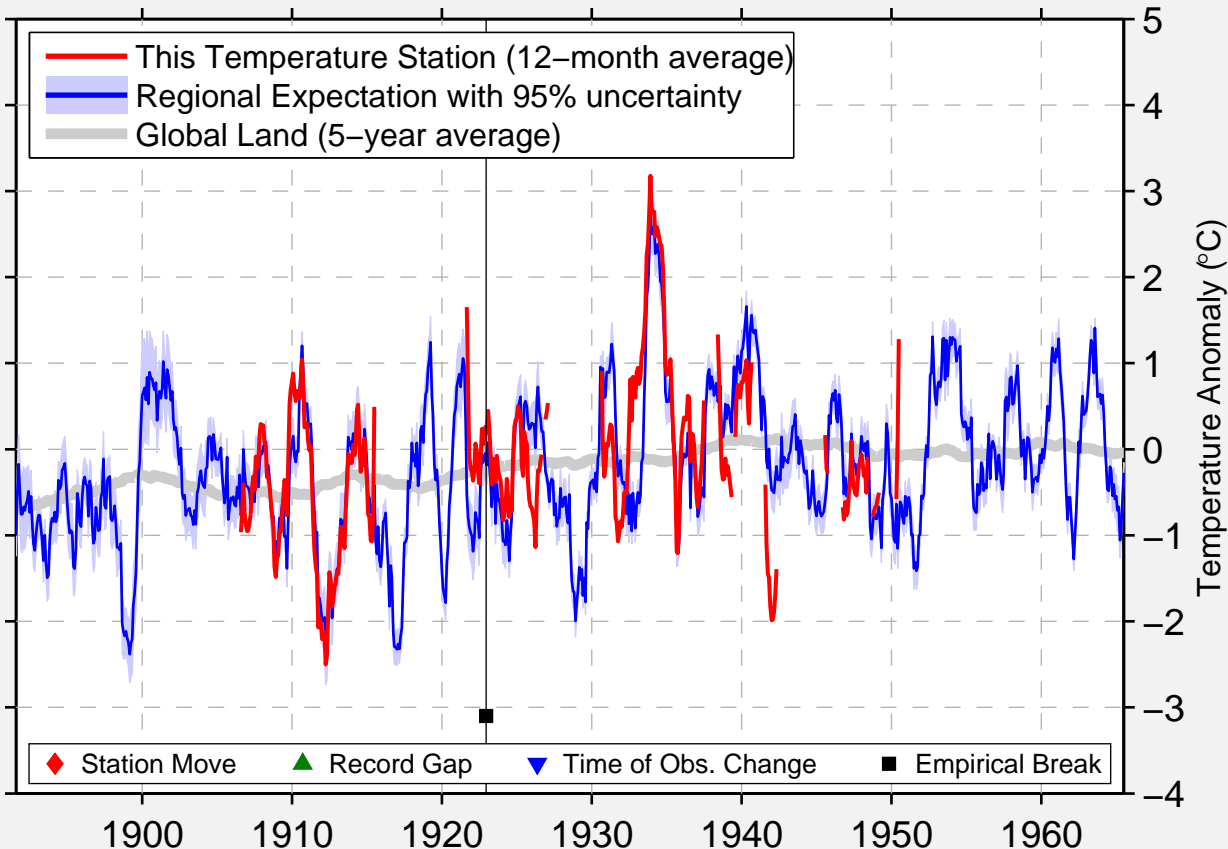

# HUNTERS STN

44.367 N, 106.950 W (United States)

Data Quality Controlled and Aligned at Breakpoints

Berkeley Earth