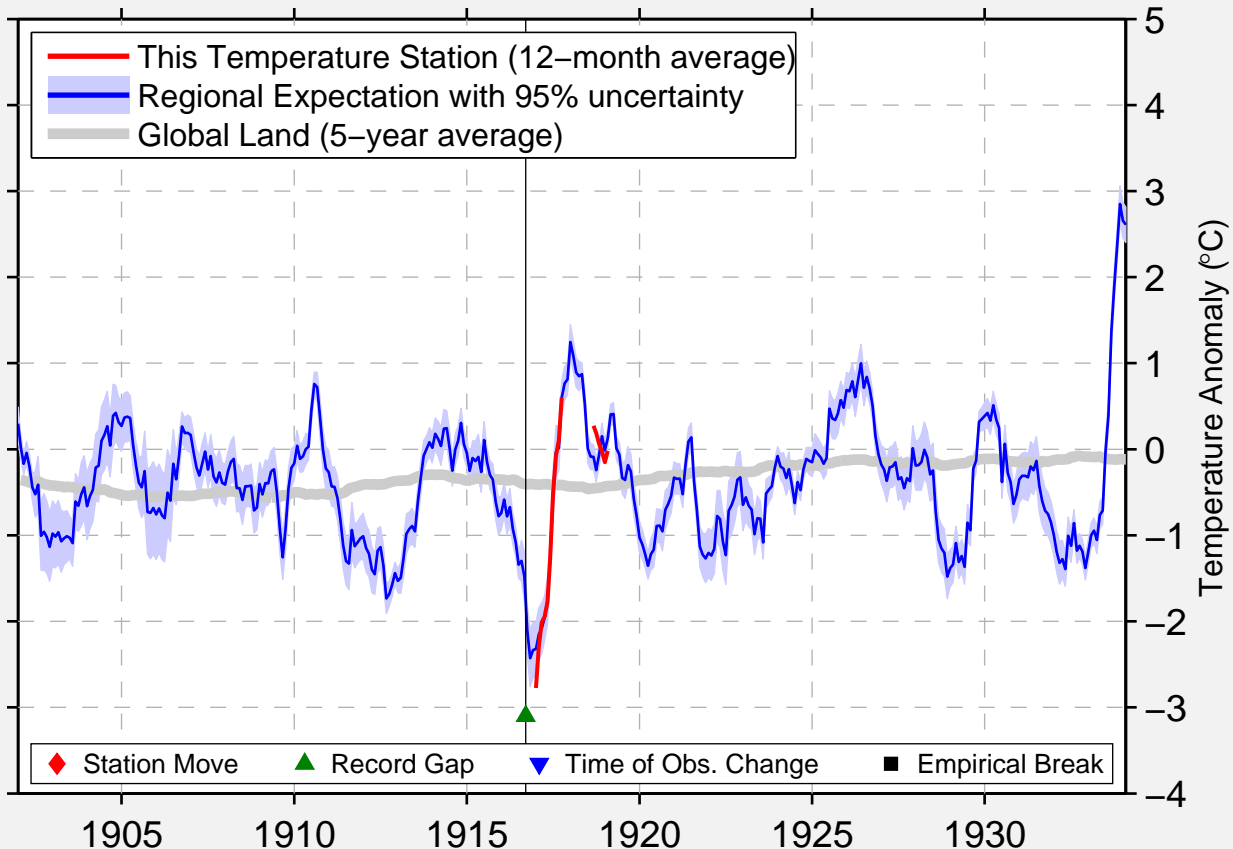

# BONANZA

44.367 N, 114.733 W (United States)

Data Quality Controlled and Aligned at Breakpoints

Berkeley Earth