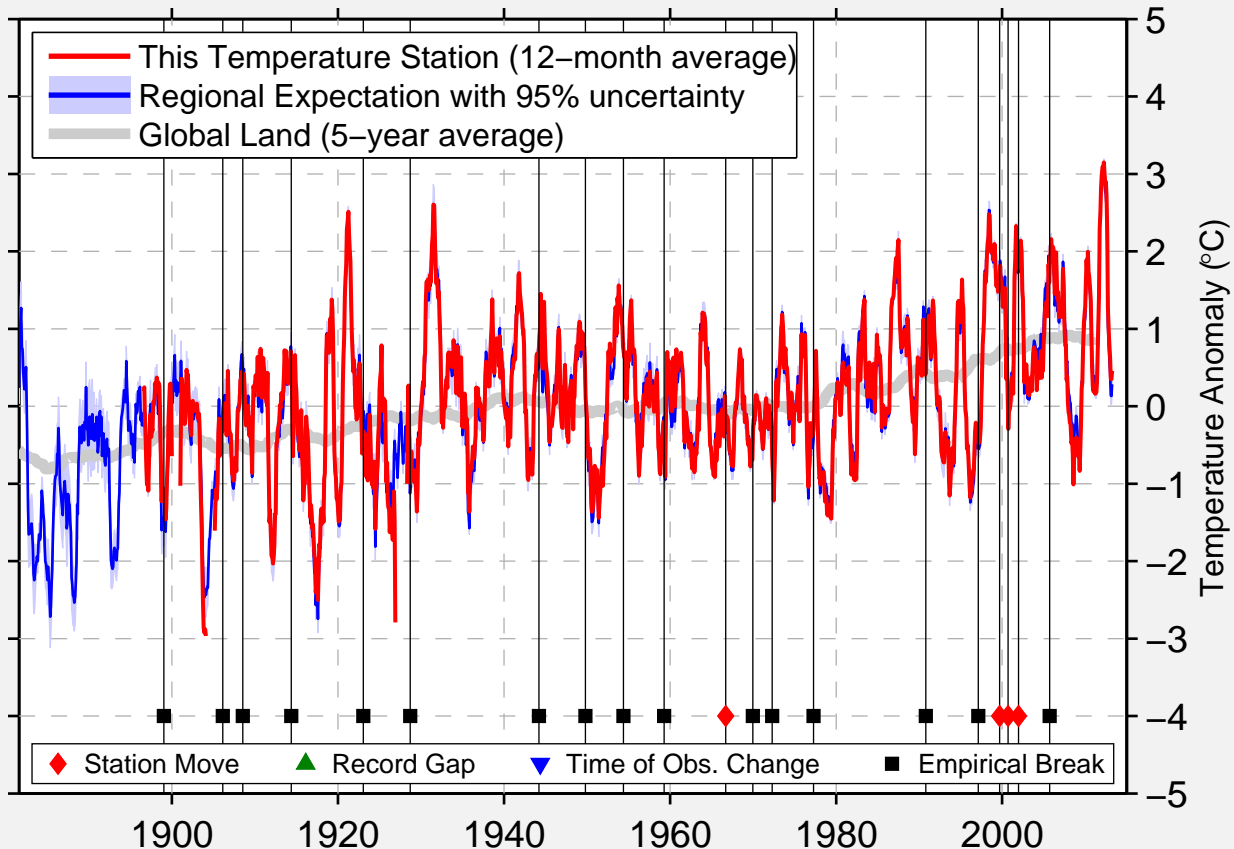

WAUPACA

44.355 N, 89.059 W (United States)

Data Quality Controlled and Aligned at Breakpoints

Berkeley Earth