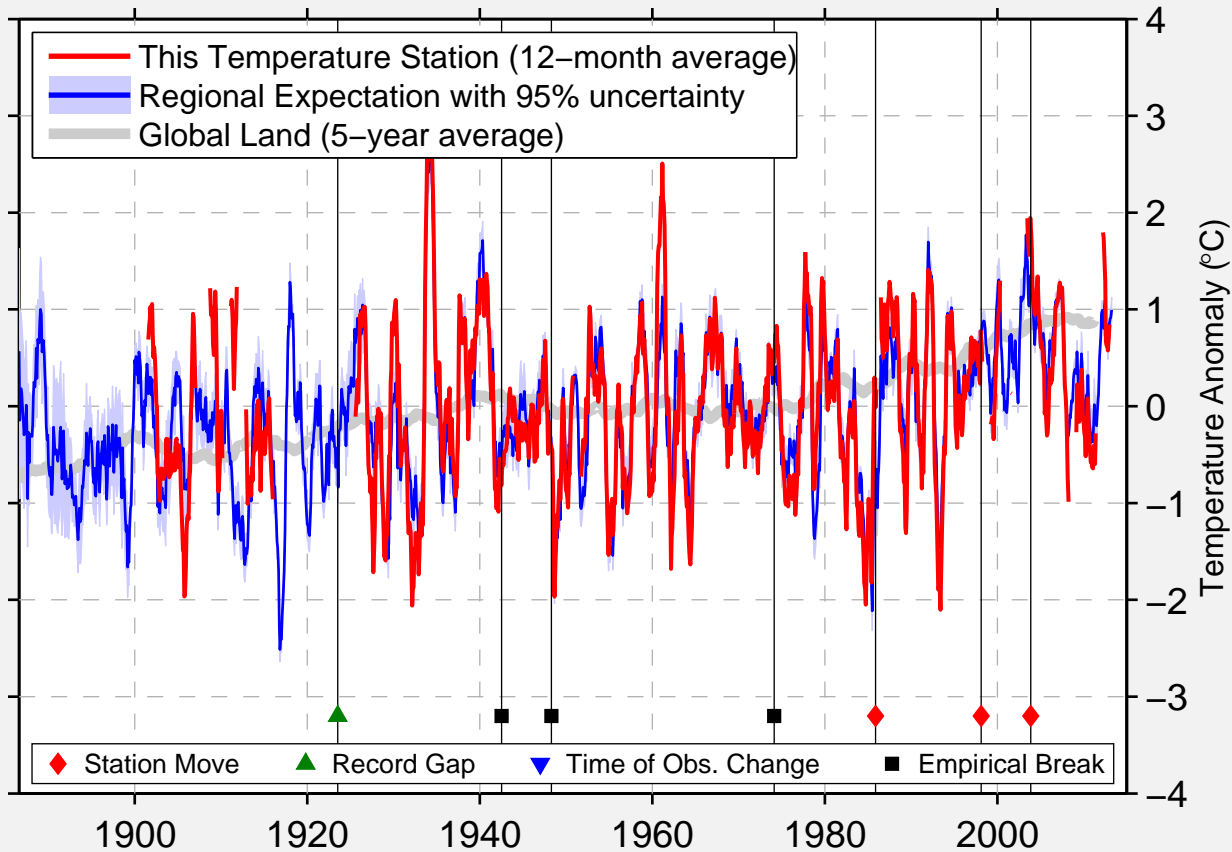

# HUNTINGTON

44.353 N, 117.258 W (United States)

Data Quality Controlled and Aligned at Breakpoints

Berkeley Earth