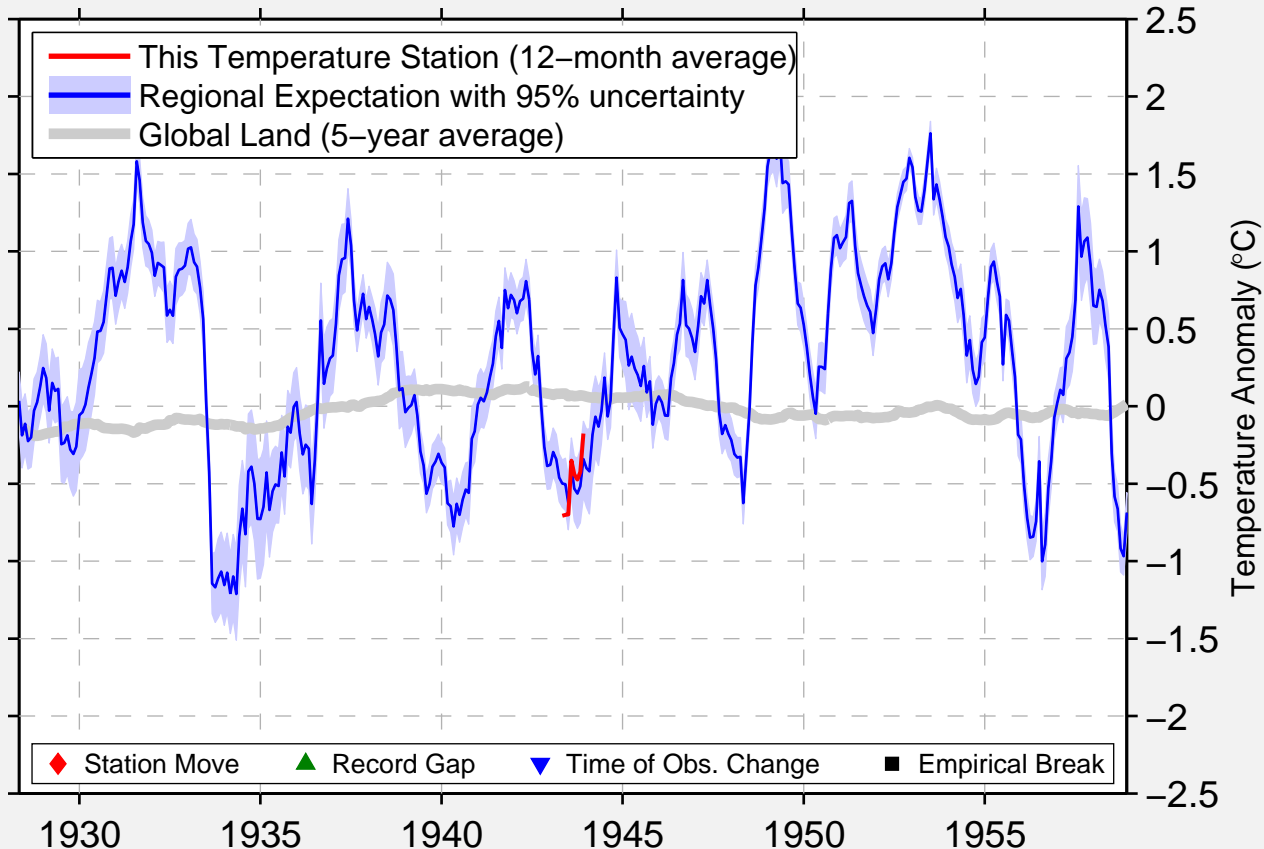

# CADILLAC

44.350 N, 68.233 W (United States)

Data Quality Controlled and Aligned at Breakpoints

Berkeley Earth